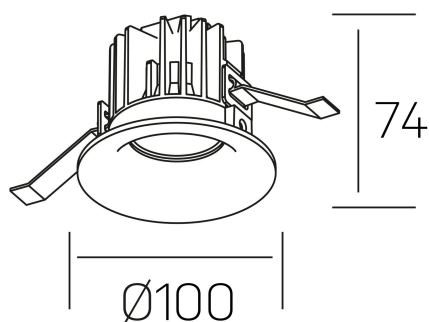

luxo
K50150.02.RF.WH-WH.60.ST.9.27.D1

GENERAL DETAILS

INSTALLATION	recessed with frame
FINISHES ALUMINIUM	White-White
LIGHT DIRECTION	Fixed
BEAM ANGLE	60°
INT/EXT IP DEGREE	IP 32
MATERIAL	Aluminum
IK DEGREE	IK05
UTILIZATION	Indoor
WARRANTY	3 years

ELECTRICAL DETAILS

LAMP	LED
POWER	12 W
COLOUR TEMPERATURE	2700K
LUMINOUS FLUX	1065 Lm
EFFICACY DIMMING	85 Lm/W
DIMABLE	1.10v
DRIVER	Remote
CLASS PROTECTION	II
COLOUR RENDERING INDEX	CRI>90
VOLTAGE	220-240 V
FRECUENCIA	50-60 Hz
CURRENT INTENSITY	300 mA
LIFE TIME	50.000 h

GENERAL DIMENSIONS

DIMENSIONS	Ø 100 mm
CUT OUT	Ø 90 mm
HEIGHT	h 75 mm
DIMENSIONES DE EMBALAJE	100 × 100 × 100 mm
PESO NETO	0.28

*Please might expect a max.15% figure reduction in finishes other than white