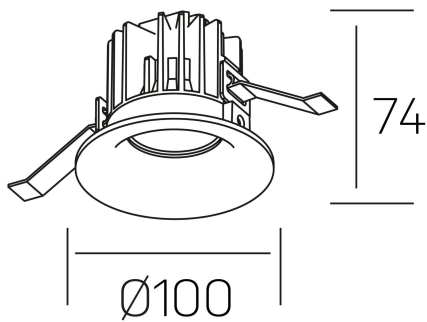

luxo
K50150.02.RF.WH-WH.60.ST.9.27

GENERAL DETAILS

INSTALLATION	recessed with frame
FINISHES ALUMINIUM	White-White
LIGHT DIRECTION	Fixed
BEAM ANGLE	60°
INT/EXT IP DEGREE	IP 32
MATERIAL	Aluminum
IK DEGREE	IK05
UTILIZATION	Indoor
WARRANTY	3 years

ELECTRICAL DETAILS

LAMP	LED
POWER	12 W
COLOUR TEMPERATURE	2700K
LUMINOUS FLUX	1065 Lm
EFFICACY DIMMING	85 Lm/W
DIMABLE	No Dim
DRIVER	Remote
CLASS PROTECTION	II
COLOUR RENDERING INDEX	CRI>90
VOLTAGE	220-240 V
FRECUENCIA	50-60 Hz
CURRENT INTENSITY	250 mA
LIFE TIME	35.000 h

GENERAL DIMENSIONS

DIMENSIONS	Ø 100 mm
CUT OUT	Ø 90 mm
HEIGHT	h 75 mm
DIMENSIONES DE EMBALAJE	100 × 100 × 100 mm
PESO NETO	0.28

*Please might expect a max.15% figure reduction in finishes other than white