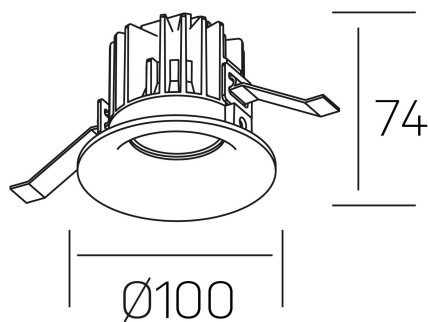

luxo
K50150.02.RF.WH-WH.38.ST.9.40.D1

GENERAL DETAILS

INSTALLATION	recessed with frame
FINISHES ALUMINIUM	White-White
LIGHT DIRECTION	Fixed
BEAM ANGLE	38°
INT/EXT IP DEGREE	IP 32
MATERIAL	Aluminum
IK DEGREE	IK05
UTILIZATION	Indoor
WARRANTY	3 years

ELECTRICAL DETAILS

LAMP	LED
POWER	12 W
COLOUR TEMPERATURE	4000K
LUMINOUS FLUX	1130 Lm
EFFICACY DIMMING	90 Lm/W
DIMABLE	1.10v
DRIVER	Remote
CLASS PROTECTION	II
COLOUR RENDERING INDEX	CRI>90
VOLTAGE	220-240 V
FRECUENCIA	50-60 Hz
CURRENT INTENSITY	250 mA
LIFE TIME	35.000 h

GENERAL DIMENSIONS

DIMENSIONS	Ø 100 mm
CUT OUT	Ø 90 mm
HEIGHT	h 75 mm
DIMENSIONES DE EMBALAJE	100 × 100 × 100 mm
PESO NETO	0.28

*Please might expect a max.15% figure reduction in finishes other than white