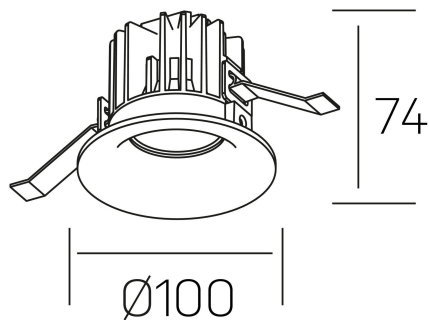

**luxo**  
K50150.02.RF.WH-WH.38.ST.9.40

## GENERAL DETAILS

INSTALLATION	recessed with frame
FINISHES ALUMINIUM	White-White
LIGHT DIRECTION	Fixed
BEAM ANGLE	38°
INT/EXT IP DEGREE	IP 32
MATERIAL	Aluminum
IK DEGREE	IK05
UTILIZATION	Indoor
WARRANTY	3 years

## ELECTRICAL DETAILS

LAMP	LED
POWER	12 W
COLOUR TEMPERATURE	4000K
LUMINOUS FLUX	1130 Lm
EFFICACY DIMMING	90 Lm/W
DIMABLE	No Dim
DRIVER	Remote
CLASS PROTECTION	II
COLOUR RENDERING INDEX	CRI>90
VOLTAGE	220-240 V
FRECUENCIA	50-60 Hz
CURRENT INTENSITY	300 mA
LIFE TIME	50.000 h

## GENERAL DIMENSIONS

DIMENSIONS	Ø 100 mm
CUT OUT	Ø 90 mm
HEIGHT	h 75 mm
DIMENSIONES DE EMBALAJE	100 × 100 × 100 mm
PESO NETO	0.28

\*Please might expect a max.15% figure reduction in finishes other than white