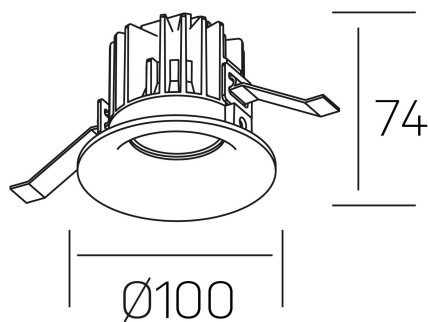

luxo
K50150.02.RF.WH-WH.38.ST.9.40

GENERAL DETAILS

INSTALLATION	recessed with frame
FINISHES ALUMINIUM	White-White
LIGHT DIRECTION	Fixed
BEAM ANGLE	38°
INT/EXT IP DEGREE	IP 32
MATERIAL	Aluminum
IK DEGREE	IK05
UTILIZATION	Indoor
WARRANTY	3 years

ELECTRICAL DETAILS

LAMP	LED
POWER	12 W
COLOUR TEMPERATURE	4000K
LUMINOUS FLUX	1130 Lm
EFFICACY DIMMING	90 Lm/W
DIMABLE	No Dim
DRIVER	Remote
CLASS PROTECTION	II
COLOUR RENDERING INDEX	CRI>90
VOLTAGE	220-240 V
FRECUENCIA	50-60 Hz
CURRENT INTENSITY	250 mA
LIFE TIME	35.000 h

GENERAL DIMENSIONS

DIMENSIONS	Ø 100 mm
CUT OUT	Ø 90 mm
HEIGHT	h 75 mm
DIMENSIONES DE EMBALAJE	100 × 100 × 100 mm
PESO NETO	0.28

*Please might expect a max.15% figure reduction in finishes other than white