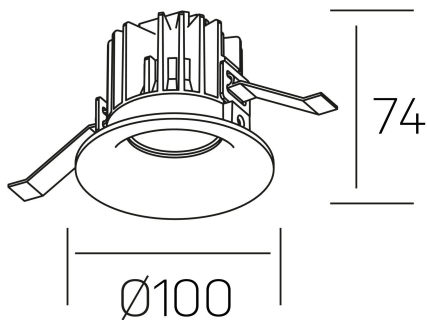

luxo
K50150.02.RF.WH-WH.38.ST.9.30

GENERAL DETAILS

INSTALLATION	recessed with frame
FINISHES ALUMINIUM	White-White
LIGHT DIRECTION	Fixed
BEAM ANGLE	38°
INT/EXT IP DEGREE	IP 32
MATERIAL	Aluminum
IK DEGREE	IK05
UTILIZATION	Indoor
WARRANTY	3 years

ELECTRICAL DETAILS

LAMP	LED
POWER	12 W
COLOUR TEMPERATURE	3000K
LUMINOUS FLUX	1100 lm
EFFICACY DIMMING	88 Lm/W
DIMABLE	No Dim
DRIVER	Remote
CLASS PROTECTION	II
COLOUR RENDERING INDEX	CRI>90
VOLTAGE	220-240 V
FRECUENCIA	50-60 Hz
CURRENT INTENSITY	300 mA
LIFE TIME	50.000 h

GENERAL DIMENSIONS

DIMENSIONS	Ø 100 mm
CUT OUT	Ø 90 mm
HEIGHT	h 75 mm
DIMENSIONES DE EMBALAJE	100 × 100 × 100 mm
PESO NETO	0.28

*Please might expect a max.15% figure reduction in finishes other than white