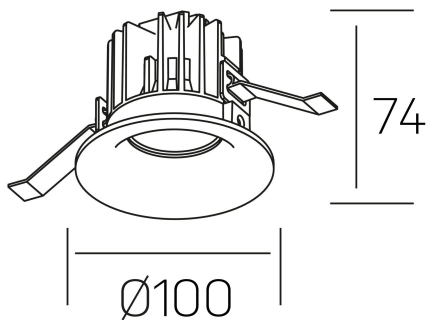

luxo
K50150.02.RF.WH-WH.38.ST.9.30

GENERAL DETAILS

INSTALLATION	recessed with frame
FINISHES ALUMINIUM	White-White
LIGHT DIRECTION	Fixed
BEAM ANGLE	38°
INT/EXT IP DEGREE	IP 32
MATERIAL	Aluminum
IK DEGREE	IK05
UTILIZATION	Indoor
WARRANTY	3 years

ELECTRICAL DETAILS

LAMP	LED
POWER	12 W
COLOUR TEMPERATURE	3000K
LUMINOUS FLUX	1100 lm
EFFICACY DIMMING	88 Lm/W
DIMABLE	No Dim
DRIVER	Remote
CLASS PROTECTION	II
COLOUR RENDERING INDEX	CRI>90
VOLTAGE	220-240 V
FRECUENCIA	50-60 Hz
CURRENT INTENSITY	250 mA
LIFE TIME	35.000 h

GENERAL DIMENSIONS

DIMENSIONS	Ø 100 mm
CUT OUT	Ø 90 mm
HEIGHT	h 75 mm
DIMENSIONES DE EMBALAJE	100 × 100 × 100 mm
PESO NETO	0.28

*Please might expect a max.15% figure reduction in finishes other than white