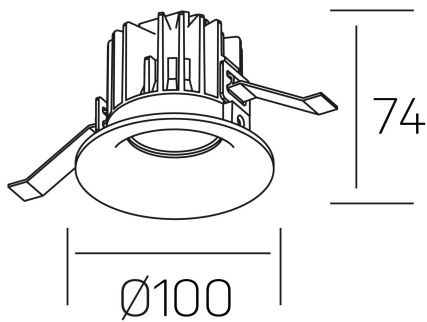

luxo
K50150.02.RF.WH-WH.38.ST.9.27

GENERAL DETAILS

INSTALLATION	recessed with frame
FINISHES ALUMINIUM	White-White
LIGHT DIRECTION	Fixed
BEAM ANGLE	38°
INT/EXT IP DEGREE	IP 32
MATERIAL	Aluminum
IK DEGREE	IK05
UTILIZATION	Indoor
WARRANTY	3 years

ELECTRICAL DETAILS

LAMP	LED
POWER	12 W
COLOUR TEMPERATURE	2700K
LUMINOUS FLUX	1065 Lm
EFFICACY DIMMING	85 Lm/W
DIMABLE	No Dim
DRIVER	Remote
CLASS PROTECTION	II
COLOUR RENDERING INDEX	CRI>90
VOLTAGE	220-240 V
FRECUENCIA	50-60 Hz
CURRENT INTENSITY	250 mA
LIFE TIME	35.000 h

GENERAL DIMENSIONS

DIMENSIONS	Ø 100 mm
CUT OUT	Ø 90 mm
HEIGHT	h 75 mm
DIMENSIONES DE EMBALAJE	100 × 100 × 100 mm
PESO NETO	0.28

*Please might expect a max.15% figure reduction in finishes other than white