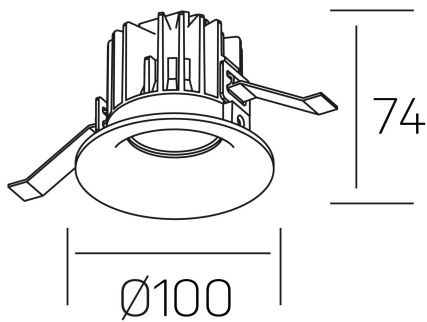

luxo
K50150.02.RF.WH-WH.25.ST.9.30.D1

GENERAL DETAILS

INSTALLATION	recessed with frame
FINISHES ALUMINIUM	White-White
LIGHT DIRECTION	Fixed
BEAM ANGLE	25°
INT/EXT IP DEGREE	IP 32
MATERIAL	Aluminum
IK DEGREE	IK05
UTILIZATION	Indoor
WARRANTY	3 years

ELECTRICAL DETAILS

LAMP	LED
POWER	12 W
COLOUR TEMPERATURE	3000K
LUMINOUS FLUX	1100 lm
EFFICACY DIMMING	88 Lm/W
DIMABLE	1.10v
DRIVER	Remote
CLASS PROTECTION	II
COLOUR RENDERING INDEX	CRI>90
VOLTAGE	220-240 V
FRECUENCIA	50-60 Hz
CURRENT INTENSITY	300 mA
LIFE TIME	50.000 h

GENERAL DIMENSIONS

DIMENSIONS	Ø 100 mm
CUT OUT	Ø 90 mm
HEIGHT	h 75 mm
DIMENSIONES DE EMBALAJE	100 × 100 × 100 mm
PESO NETO	0.28

*Please might expect a max.15% figure reduction in finishes other than white