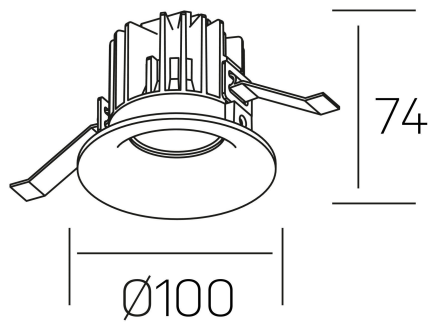

**luxo**  
K50150.02.RF.WH-WH.25.ST.9.27.D1

## GENERAL DETAILS

|                    |                     |
|--------------------|---------------------|
| INSTALLATION       | recessed with frame |
| FINISHES ALUMINIUM | White-White         |
| LIGHT DIRECTION    | Fixed               |
| BEAM ANGLE         | 25°                 |
| INT/EXT IP DEGREE  | IP 32               |
| MATERIAL           | Aluminum            |
| IK DEGREE          | IK05                |
| UTILIZATION        | Indoor              |
| WARRANTY           | 3 years             |

## GENERAL DIMENSIONS

|                         |                    |
|-------------------------|--------------------|
| DIMENSIONS              | Ø 100 mm           |
| CUT OUT                 | Ø 90 mm            |
| HEIGHT                  | h 75 mm            |
| DIMENSIONES DE EMBALAJE | 100 × 100 × 100 mm |
| PESO NETO               | 0.28               |