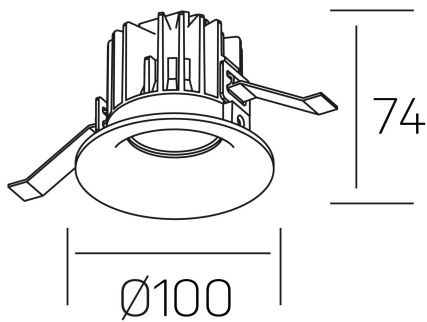

luxo
K50150.02.RF.WH-WH.25.ST.9.27

GENERAL DETAILS

INSTALLATION	recessed with frame
FINISHES ALUMINIUM	White-White
LIGHT DIRECTION	Fixed
BEAM ANGLE	25°
INT/EXT IP DEGREE	IP 32
MATERIAL	Aluminum
IK DEGREE	IK05
UTILIZATION	Indoor
WARRANTY	3 years

ELECTRICAL DETAILS

LAMP	LED
POWER	12 W
COLOUR TEMPERATURE	2700K
LUMINOUS FLUX	1065 Lm
EFFICACY DIMMING	85 Lm/W
DIMABLE	No Dim
DRIVER	Remote
CLASS PROTECTION	II
COLOUR RENDERING INDEX	CRI>90
VOLTAGE	220-240 V
FRECUENCIA	50-60 Hz
CURRENT INTENSITY	250 mA
LIFE TIME	35.000 h

GENERAL DIMENSIONS

DIMENSIONS	Ø 100 mm
CUT OUT	Ø 90 mm
HEIGHT	h 75 mm
DIMENSIONES DE EMBALAJE	100 × 100 × 100 mm
PESO NETO	0.28

*Please might expect a max.15% figure reduction in finishes other than white