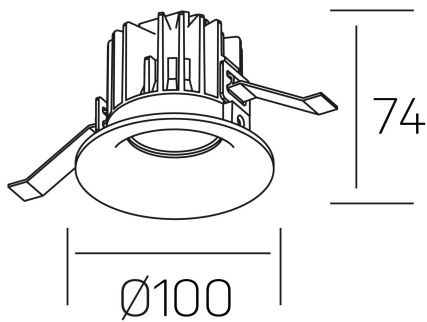

**luxo**  
K50150.02.RF.WH-WH.25.ST.9.27

#### GENERAL DETAILS

INSTALLATION	recessed with frame
FINISHES ALUMINIUM	White-White
LIGHT DIRECTION	Fixed
BEAM ANGLE	25°
INT/EXT IP DEGREE	IP 32
MATERIAL	Aluminum
IK DEGREE	IK05
UTILIZATION	Indoor
WARRANTY	5 years

#### ELECTRICAL DETAILS

LAMP	LED
POWER	12 W
COLOUR TEMPERATURE	2700K
LUMINOUS FLUX	1065 Lm
EFFICACY DIMMING	85 Lm/W
DIMABLE	No Dim
DRIVER	Remote
CLASS PROTECTION	II
COLOUR RENDERING INDEX	CRI>90
VOLTAGE	220-240 V
CURRENT INTENSITY	300 mA
LIFE TIME	50.000 h

#### GENERAL DIMENSIONS

DIMENSIONS	Ø 100 mm
CUT OUT	Ø 90 mm
HEIGHT	h 75 mm
DIMENSIONES DE EMBALAJE	100 × 100 × 100 mm
PESO NETO	0.28

\*Please might expect a max.15% figure reduction in finishes other than white