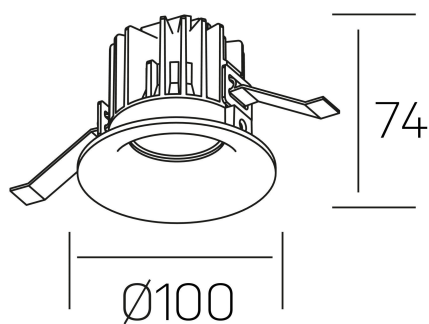

luxo
K50150.02.RF.WH-WH.15.ST.9.40.D1

GENERAL DETAILS

INSTALLATION	recessed with frame
FINISHES ALUMINIUM	White-White
LIGHT DIRECTION	Fixed
BEAM ANGLE	15°
INT/EXT IP DEGREE	IP 32
MATERIAL	Aluminum
IK DEGREE	IK05
UTILIZATION	Indoor
WARRANTY	3 years

ELECTRICAL DETAILS

LAMP	LED
POWER	12 W
COLOUR TEMPERATURE	4000K
LUMINOUS FLUX	1130 Lm
EFFICACY DIMMING	90 Lm/W
DIMABLE	1.10v
DRIVER	Remote
CLASS PROTECTION	II
COLOUR RENDERING INDEX	CRI>90
VOLTAGE	220-240 V
FRECUENCIA	50-60 Hz
CURRENT INTENSITY	300 mA
LIFE TIME	50.000 h

GENERAL DIMENSIONS

DIMENSIONS	Ø 100 mm
CUT OUT	Ø 90 mm
HEIGHT	h 75 mm
DIMENSIONES DE EMBALAJE	100 × 100 × 100 mm
PESO NETO	0.28

*Please might expect a max.15% figure reduction in finishes other than white