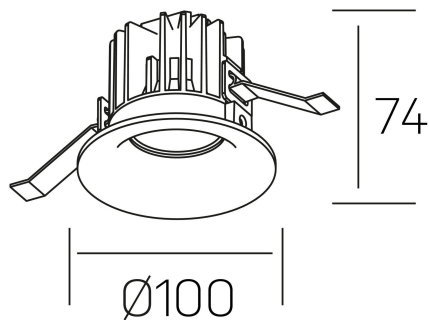

luxo
K50150.02.RF.WH-WH.15.ST.9.40

GENERAL DETAILS

INSTALLATION	recessed with frame
FINISHES ALUMINIUM	White-White
LIGHT DIRECTION	Fixed
BEAM ANGLE	15°
INT/EXT IP DEGREE	IP 32
MATERIAL	Aluminum
IK DEGREE	IK05
UTILIZATION	Indoor
WARRANTY	3 years

ELECTRICAL DETAILS

LAMP	LED
POWER	12 W
COLOUR TEMPERATURE	4000K
LUMINOUS FLUX	1130 Lm
EFFICACY DIMMING	90 Lm/W
DIMABLE	No Dim
DRIVER	Remote
CLASS PROTECTION	II
COLOUR RENDERING INDEX	CRI>90
VOLTAGE	220-240 V
FRECUENCIA	50-60 Hz
CURRENT INTENSITY	250 mA
LIFE TIME	35.000 h

GENERAL DIMENSIONS

DIMENSIONS	Ø 100 mm
CUT OUT	Ø 90 mm
HEIGHT	h 75 mm
DIMENSIONES DE EMBALAJE	100 × 100 × 100 mm
PESO NETO	0.28

*Please might expect a max.15% figure reduction in finishes other than white