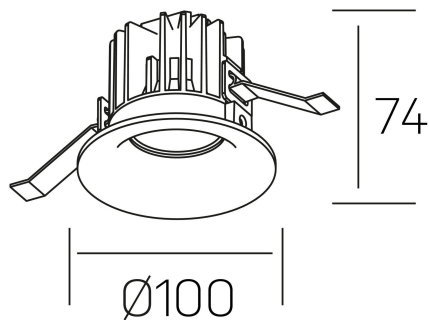

**luxo**  
K50150.02.RF.WH-WH.15.ST.9.27

## GENERAL DETAILS

INSTALLATION	recessed with frame
FINISHES ALUMINIUM	White-White
LIGHT DIRECTION	Fixed
BEAM ANGLE	15°
INT/EXT IP DEGREE	IP 32
MATERIAL	Aluminum
IK DEGREE	IK05
UTILIZATION	Indoor
WARRANTY	3 years

## ELECTRICAL DETAILS

LAMP	LED
POWER	12 W
COLOUR TEMPERATURE	2700K
LUMINOUS FLUX	1065 Lm
EFFICACY DIMMING	85 Lm/W
DIMABLE	No Dim
DRIVER	Remote
CLASS PROTECTION	II
COLOUR RENDERING INDEX	CRI>90
VOLTAGE	220-240 V
FRECUENCIA	50-60 Hz
CURRENT INTENSITY	250 mA
LIFE TIME	35.000 h

## GENERAL DIMENSIONS

DIMENSIONS	Ø 100 mm
CUT OUT	Ø 90 mm
HEIGHT	h 75 mm
DIMENSIONES DE EMBALAJE	100 × 100 × 100 mm
PESO NETO	0.28

\*Please might expect a max.15% figure reduction in finishes other than white