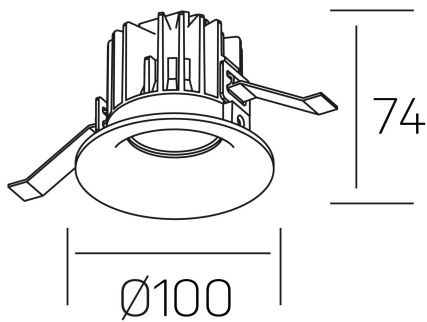

luxo
K50150.02.RF.WH-WH.15.ST.9.27

GENERAL DETAILS

INSTALLATION	recessed with frame
FINISHES ALUMINIUM	White-White
LIGHT DIRECTION	Fixed
BEAM ANGLE	15°
INT/EXT IP DEGREE	IP 32
MATERIAL	Aluminum
IK DEGREE	IK05
UTILIZATION	Indoor
WARRANTY	3 years

ELECTRICAL DETAILS

LAMP	LED
POWER	12 W
COLOUR TEMPERATURE	2700K
LUMINOUS FLUX	1065 Lm
EFFICACY DIMMING	85 Lm/W
DIMABLE	No Dim
DRIVER	Remote
CLASS PROTECTION	II
COLOUR RENDERING INDEX	CRI>90
VOLTAGE	220-240 V
FRECUENCIA	50-60 Hz
CURRENT INTENSITY	300 mA
LIFE TIME	50.000 h

GENERAL DIMENSIONS

DIMENSIONS	Ø 100 mm
CUT OUT	Ø 90 mm
HEIGHT	h 75 mm
DIMENSIONES DE EMBALAJE	100 × 100 × 100 mm
PESO NETO	0.28

*Please might expect a max.15% figure reduction in finishes other than white