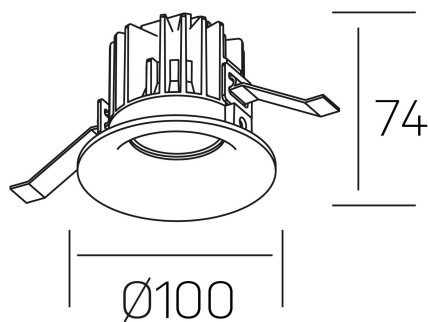

luxo
K50150.02.RF.BK-BK.60.ST.9.40.PU

GENERAL DETAILS

INSTALLATION	recessed with frame
FINISHES ALUMINIUM	Black-Black
LIGHT DIRECTION	Fixed
BEAM ANGLE	60°
INT/EXT IP DEGREE	IP 32
MATERIAL	Aluminum
IK DEGREE	IK05
UTILIZATION	Indoor
WARRANTY	3 years

ELECTRICAL DETAILS

LAMP	LED
POWER	12 W
COLOUR TEMPERATURE	4000K
LUMINOUS FLUX	1130 Lm
EFFICACY DIMMING	90 Lm/W
DIMABLE	Push
DRIVER	Remote
CLASS PROTECTION	II
COLOUR RENDERING INDEX	CRI>90
VOLTAGE	220-240 V
FRECUENCIA	50-60 Hz
CURRENT INTENSITY	250 mA
LIFE TIME	35.000 h

GENERAL DIMENSIONS

DIMENSIONS	Ø 100 mm
CUT OUT	Ø 90 mm
HEIGHT	h 75 mm
DIMENSIONES DE EMBALAJE	100 × 100 × 100 mm
PESO NETO	0.28

*Please might expect a max.15% figure reduction in finishes other than white