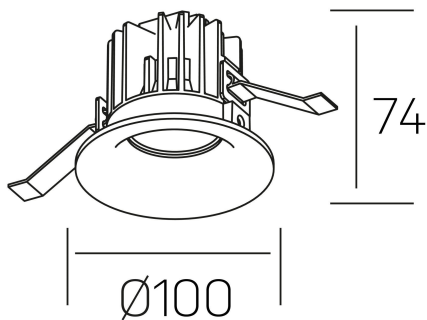

luxo
K50150.02.RF.BK-BK.60.ST.9.40.PC

GENERAL DETAILS

INSTALLATION	recessed with frame
FINISHES ALUMINIUM	Black-Black
LIGHT DIRECTION	Fixed
BEAM ANGLE	60°
INT/EXT IP DEGREE	IP 32
MATERIAL	Aluminum
IK DEGREE	IK05
UTILIZATION	Indoor
WARRANTY	3 years

ELECTRICAL DETAILS

LAMP	LED
POWER	12 W
COLOUR TEMPERATURE	4000K
LUMINOUS FLUX	1130 Lm
EFFICACY DIMMING	90 Lm/W
DIMABLE	PHASE CUT
DRIVER	Remote
CLASS PROTECTION	II
COLOUR RENDERING INDEX	CRI>90
VOLTAGE	220-240 V
FRECUENCIA	50-60 Hz
CURRENT INTENSITY	250 mA
LIFE TIME	35.000 h

GENERAL DIMENSIONS

DIMENSIONS	Ø 100 mm
CUT OUT	Ø 90 mm
HEIGHT	h 75 mm
DIMENSIONES DE EMBALAJE	100 × 100 × 100 mm
PESO NETO	0.28

*Please might expect a max.15% figure reduction in finishes other than white