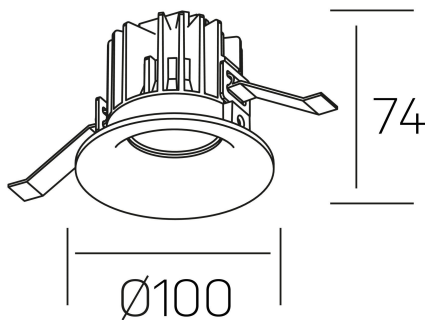

luxo
K50150.02.RF.BK-BK.60.ST.9.40.DA

GENERAL DETAILS

INSTALLATION	recessed with frame
FINISHES ALUMINIUM	Black-Black
LIGHT DIRECTION	Fixed
BEAM ANGLE	60°
INT/EXT IP DEGREE	IP 32
MATERIAL	Aluminum
IK DEGREE	IK05
UTILIZATION	Indoor
WARRANTY	3 years

ELECTRICAL DETAILS

LAMP	LED
POWER	12 W
COLOUR TEMPERATURE	4000K
LUMINOUS FLUX	1130 Lm
EFFICACY DIMMING	90 Lm/W
DIMABLE	DALI
DRIVER	Remote
CLASS PROTECTION	II
COLOUR RENDERING INDEX	CRI>90
VOLTAGE	220-240 V
FRECUENCIA	50-60 Hz
CURRENT INTENSITY	300 mA
LIFE TIME	50.000 h

GENERAL DIMENSIONS

DIMENSIONS	Ø 100 mm
CUT OUT	Ø 90 mm
HEIGHT	h 75 mm
DIMENSIONES DE EMBALAJE	100 × 100 × 100 mm
PESO NETO	0.28

*Please might expect a max.15% figure reduction in finishes other than white