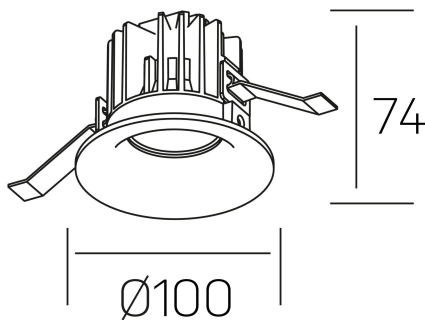

luxo
K50150.02.RF.BK-BK.60.ST.9.40.D1

GENERAL DETAILS

INSTALLATION	recessed with frame
FINISHES ALUMINIUM	Black-Black
LIGHT DIRECTION	Fixed
BEAM ANGLE	60°
INT/EXT IP DEGREE	IP 32
MATERIAL	Aluminum
IK DEGREE	IK05
UTILIZATION	Indoor
WARRANTY	3 years

ELECTRICAL DETAILS

LAMP	LED
POWER	12 W
COLOUR TEMPERATURE	4000K
LUMINOUS FLUX	1130 Lm
EFFICACY DIMMING	90 Lm/W
DIMABLE	1.10v
DRIVER	Remote
CLASS PROTECTION	II
COLOUR RENDERING INDEX	CRI>90
VOLTAGE	220-240 V
FRECUENCIA	50-60 Hz
CURRENT INTENSITY	250 mA
LIFE TIME	35.000 h

GENERAL DIMENSIONS

DIMENSIONS	Ø 100 mm
CUT OUT	Ø 90 mm
HEIGHT	h 75 mm
DIMENSIONES DE EMBALAJE	100 × 100 × 100 mm
PESO NETO	0.28

*Please might expect a max.15% figure reduction in finishes other than white