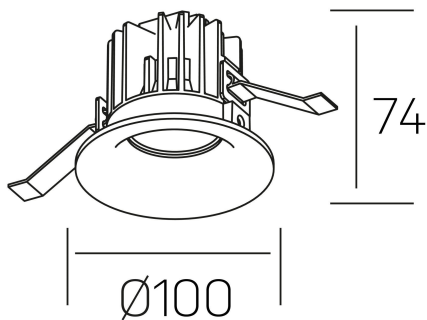

luxo
K50150.02.RF.BK-BK.60.ST.9.40.D1

GENERAL DETAILS

INSTALLATION	recessed with frame
FINISHES ALUMINIUM	Black-Black
LIGHT DIRECTION	Fixed
BEAM ANGLE	60°
INT/EXT IP DEGREE	IP 32
MATERIAL	Aluminum
IK DEGREE	IK05
UTILIZATION	Indoor
WARRANTY	3 years

ELECTRICAL DETAILS

LAMP	LED
POWER	12 W
COLOUR TEMPERATURE	4000K
LUMINOUS FLUX	1130 Lm
EFFICACY DIMMING	90 Lm/W
DIMABLE	1.10v
DRIVER	Remote
CLASS PROTECTION	II
COLOUR RENDERING INDEX	CRI>90
VOLTAGE	220-240 V
FRECUENCIA	50-60 Hz
CURRENT INTENSITY	300 mA
LIFE TIME	50.000 h

GENERAL DIMENSIONS

DIMENSIONS	Ø 100 mm
CUT OUT	Ø 90 mm
HEIGHT	h 75 mm
DIMENSIONES DE EMBALAJE	100 × 100 × 100 mm
PESO NETO	0.28

*Please might expect a max.15% figure reduction in finishes other than white