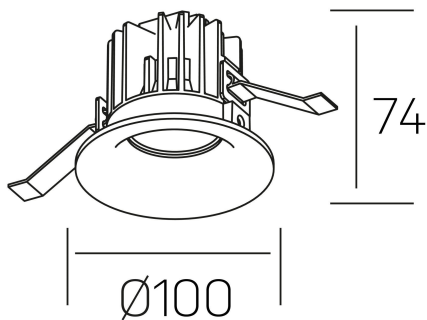

luxo
K50150.02.RF.BK-BK.60.ST.9.40

GENERAL DETAILS

INSTALLATION	recessed with frame
FINISHES ALUMINIUM	Black-Black
LIGHT DIRECTION	Fixed
BEAM ANGLE	60°
INT/EXT IP DEGREE	IP 32
MATERIAL	Aluminum
IK DEGREE	IK05
UTILIZATION	Indoor
WARRANTY	3 years

ELECTRICAL DETAILS

LAMP	LED
POWER	12 W
COLOUR TEMPERATURE	4000K
LUMINOUS FLUX	1130 Lm
EFFICACY DIMMING	90 Lm/W
DIMABLE	No Dim
DRIVER	Remote
CLASS PROTECTION	II
COLOUR RENDERING INDEX	CRI>90
VOLTAGE	220-240 V
FRECUENCIA	50-60 Hz
CURRENT INTENSITY	300 mA
LIFE TIME	50.000 h

GENERAL DIMENSIONS

DIMENSIONS	Ø 100 mm
CUT OUT	Ø 90 mm
HEIGHT	h 75 mm
DIMENSIONES DE EMBALAJE	100 × 100 × 100 mm
PESO NETO	0.28

*Please might expect a max.15% figure reduction in finishes other than white