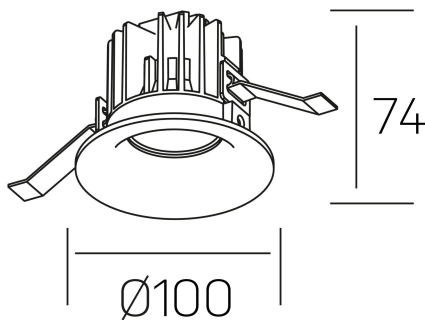

luxo
K50150.02.RF.BK-BK.60.ST.9.40

GENERAL DETAILS

INSTALLATION	recessed with frame
FINISHES ALUMINIUM	Black-Black
LIGHT DIRECTION	Fixed
BEAM ANGLE	60°
INT/EXT IP DEGREE	IP 32
MATERIAL	Aluminum
IK DEGREE	IK05
UTILIZATION	Indoor
WARRANTY	3 years

ELECTRICAL DETAILS

LAMP	LED
POWER	12 W
COLOUR TEMPERATURE	4000K
LUMINOUS FLUX	1130 Lm
EFFICACY DIMMING	90 Lm/W
DIMABLE	No Dim
DRIVER	Remote
CLASS PROTECTION	II
COLOUR RENDERING INDEX	CRI>90
VOLTAGE	220-240 V
FRECUENCIA	50-60 Hz
CURRENT INTENSITY	250 mA
LIFE TIME	35.000 h

GENERAL DIMENSIONS

DIMENSIONS	Ø 100 mm
CUT OUT	Ø 90 mm
HEIGHT	h 75 mm
DIMENSIONES DE EMBALAJE	100 × 100 × 100 mm
PESO NETO	0.28

*Please might expect a max.15% figure reduction in finishes other than white