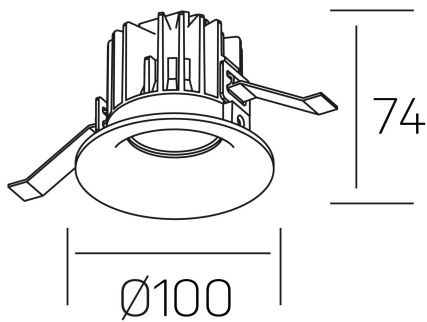

luxo
K50150.02.RF.BK-BK.60.ST.9.30.PU

GENERAL DETAILS

INSTALLATION	recessed with frame
FINISHES ALUMINIUM	Black-Black
LIGHT DIRECTION	Fixed
BEAM ANGLE	60°
INT/EXT IP DEGREE	IP 32
MATERIAL	Aluminum
IK DEGREE	IK05
UTILIZATION	Indoor
WARRANTY	3 years

ELECTRICAL DETAILS

LAMP	LED
POWER	12 W
COLOUR TEMPERATURE	3000K
LUMINOUS FLUX	1100 lm
EFFICACY DIMMING	88 Lm/W
DIMABLE	Push
DRIVER	Remote
CLASS PROTECTION	II
COLOUR RENDERING INDEX	CRI>90
VOLTAGE	220-240 V
FRECUENCIA	50-60 Hz
CURRENT INTENSITY	250 mA
LIFE TIME	35.000 h

GENERAL DIMENSIONS

DIMENSIONS	Ø 100 mm
CUT OUT	Ø 90 mm
HEIGHT	h 75 mm
DIMENSIONES DE EMBALAJE	100 × 100 × 100 mm
PESO NETO	0.28

*Please might expect a max.15% figure reduction in finishes other than white