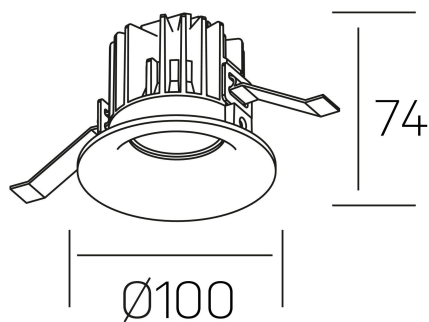

**luxo**  
K50150.02.RF.BK-BK.60.ST.9.30.PC

#### GENERAL DETAILS

INSTALLATION	recessed with frame
FINISHES ALUMINIUM	Black-Black
LIGHT DIRECTION	Fixed
BEAM ANGLE	60°
INT/EXT IP DEGREE	IP 32
MATERIAL	Aluminum
IK DEGREE	IK05
UTILIZATION	Indoor
WARRANTY	3 years

#### ELECTRICAL DETAILS

LAMP	LED
POWER	12 W
COLOUR TEMPERATURE	3000K
LUMINOUS FLUX	1100 lm
EFFICACY DIMMING	88 Lm/W
DIMABLE	PHASE CUT
DRIVER	Remote
CLASS PROTECTION	II
COLOUR RENDERING INDEX	CRI>90
VOLTAGE	220-240 V
FRECUENCIA	50-60 Hz
CURRENT INTENSITY	250 mA
LIFE TIME	35.000 h

#### GENERAL DIMENSIONS

DIMENSIONS	Ø 100 mm
CUT OUT	Ø 90 mm
HEIGHT	h 75 mm
DIMENSIONES DE EMBALAJE	100 × 100 × 100 mm
PESO NETO	0.28

\*Please might expect a max.15% figure reduction in finishes other than white