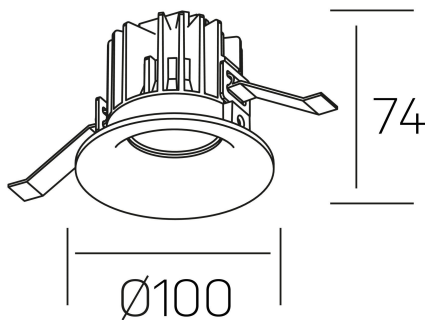

**luxo**  
K50150.02.RF.BK-BK.60.ST.9.30.D1

#### GENERAL DETAILS

INSTALLATION	recessed with frame
FINISHES ALUMINIUM	Black-Black
LIGHT DIRECTION	Fixed
BEAM ANGLE	60°
INT/EXT IP DEGREE	IP 32
MATERIAL	Aluminum
IK DEGREE	IK05
UTILIZATION	Indoor
WARRANTY	3 years

#### ELECTRICAL DETAILS

LAMP	LED
POWER	12 W
COLOUR TEMPERATURE	3000K
LUMINOUS FLUX	1100 lm
EFFICACY DIMMING	88 Lm/W
DIMABLE	1.10v
DRIVER	Remote
CLASS PROTECTION	II
COLOUR RENDERING INDEX	CRI>90
VOLTAGE	220-240 V
FRECUENCIA	50-60 Hz
CURRENT INTENSITY	250 mA
LIFE TIME	35.000 h

#### GENERAL DIMENSIONS

DIMENSIONS	Ø 100 mm
CUT OUT	Ø 90 mm
HEIGHT	h 75 mm
DIMENSIONES DE EMBALAJE	100 × 100 × 100 mm
PESO NETO	0.28

\*Please might expect a max.15% figure reduction in finishes other than white