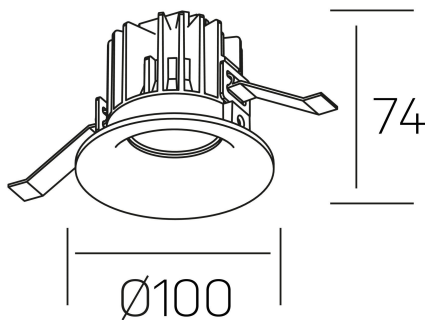

**luxo**  
K50150.02.RF.BK-BK.60.ST.9.27.PU

#### GENERAL DETAILS

INSTALLATION	recessed with frame
FINISHES ALUMINIUM	Black-Black
LIGHT DIRECTION	Fixed
BEAM ANGLE	60°
INT/EXT IP DEGREE	IP 32
MATERIAL	Aluminum
IK DEGREE	IK05
UTILIZATION	Indoor
WARRANTY	3 years

#### ELECTRICAL DETAILS

LAMP	LED
POWER	12 W
COLOUR TEMPERATURE	2700K
LUMINOUS FLUX	1065 Lm
EFFICACY DIMMING	85 Lm/W
DIMABLE	Push
DRIVER	Remote
CLASS PROTECTION	II
COLOUR RENDERING INDEX	CRI>90
VOLTAGE	220-240 V
FRECUENCIA	50-60 Hz
CURRENT INTENSITY	300 mA
LIFE TIME	50.000 h

#### GENERAL DIMENSIONS

DIMENSIONS	Ø 100 mm
CUT OUT	Ø 90 mm
HEIGHT	h 75 mm
DIMENSIONES DE EMBALAJE	100 × 100 × 100 mm
PESO NETO	0.28

\*Please might expect a max.15% figure reduction in finishes other than white