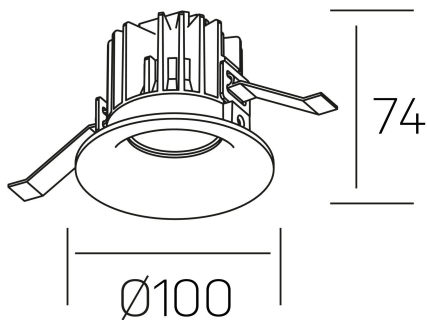

luxo
K50150.02.RF.BK-BK.60.ST.9.27.PU

GENERAL DETAILS

INSTALLATION	recessed with frame
FINISHES ALUMINIUM	Black-Black
LIGHT DIRECTION	Fixed
BEAM ANGLE	60°
INT/EXT IP DEGREE	IP 32
MATERIAL	Aluminum
IK DEGREE	IK05
UTILIZATION	Indoor
WARRANTY	3 years

ELECTRICAL DETAILS

LAMP	LED
POWER	12 W
COLOUR TEMPERATURE	2700K
LUMINOUS FLUX	1065 Lm
EFFICACY DIMMING	85 Lm/W
DIMABLE	Push
DRIVER	Remote
CLASS PROTECTION	II
COLOUR RENDERING INDEX	CRI>90
VOLTAGE	220-240 V
FRECUENCIA	50-60 Hz
CURRENT INTENSITY	250 mA
LIFE TIME	35.000 h

GENERAL DIMENSIONS

DIMENSIONS	Ø 100 mm
CUT OUT	Ø 90 mm
HEIGHT	h 75 mm
DIMENSIONES DE EMBALAJE	100 × 100 × 100 mm
PESO NETO	0.28

*Please might expect a max.15% figure reduction in finishes other than white