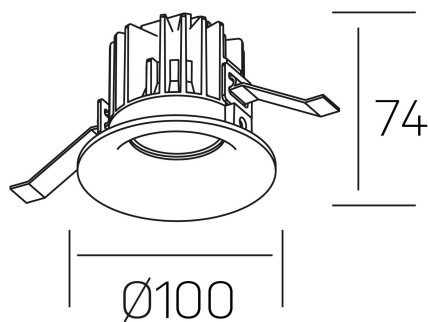

## GENERAL DETAILS

|                    |                     |
|--------------------|---------------------|
| INSTALLATION       | recessed with frame |
| FINISHES ALUMINIUM | Black-Black         |
| LIGHT DIRECTION    | Fixed               |
| BEAM ANGLE         | 60°                 |
| INT/EXT IP DEGREE  | IP 32               |
| MATERIAL           | Aluminum            |
| IK DEGREE          | IK05                |
| UTILIZATION        | Indoor              |
| WARRANTY           | 3 years             |

## GENERAL DIMENSIONS

|                         |                    |
|-------------------------|--------------------|
| DIMENSIONS              | Ø 100 mm           |
| CUT OUT                 | Ø 90 mm            |
| HEIGHT                  | h 75 mm            |
| DIMENSIONES DE EMBALAJE | 100 × 100 × 100 mm |
| PESO NETO               | 0.28               |