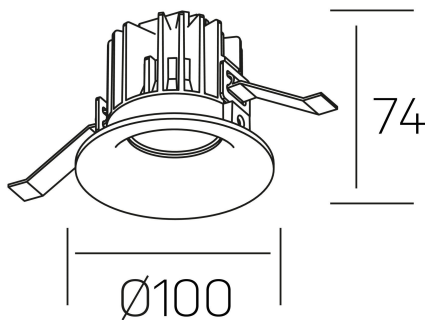

luxo
K50150.02.RF.BK-BK.60.ST.9.27.PC

GENERAL DETAILS

INSTALLATION	recessed with frame
FINISHES ALUMINIUM	Black-Black
LIGHT DIRECTION	Fixed
BEAM ANGLE	60°
INT/EXT IP DEGREE	IP 32
MATERIAL	Aluminum
IK DEGREE	IK05
UTILIZATION	Indoor
WARRANTY	3 years

ELECTRICAL DETAILS

LAMP	LED
POWER	12 W
COLOUR TEMPERATURE	2700K
LUMINOUS FLUX	1065 Lm
EFFICACY DIMMING	85 Lm/W
DIMABLE	PHASE CUT
DRIVER	Remote
CLASS PROTECTION	II
COLOUR RENDERING INDEX	CRI>90
VOLTAGE	220-240 V
FRECUENCIA	50-60 Hz
CURRENT INTENSITY	300 mA
LIFE TIME	50.000 h

GENERAL DIMENSIONS

DIMENSIONS	Ø 100 mm
CUT OUT	Ø 90 mm
HEIGHT	h 75 mm
DIMENSIONES DE EMBALAJE	100 × 100 × 100 mm
PESO NETO	0.28

*Please might expect a max.15% figure reduction in finishes other than white