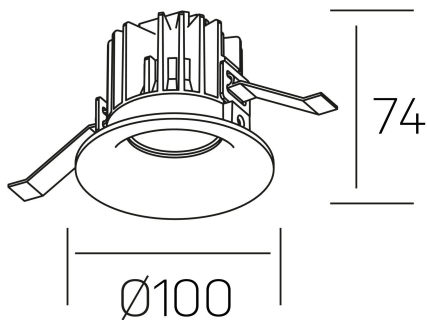

luxo
K50150.02.RF.BK-BK.60.ST.9.27.DA

GENERAL DETAILS

INSTALLATION	recessed with frame
FINISHES ALUMINIUM	Black-Black
LIGHT DIRECTION	Fixed
BEAM ANGLE	60°
INT/EXT IP DEGREE	IP 32
MATERIAL	Aluminum
IK DEGREE	IK05
UTILIZATION	Indoor
WARRANTY	3 years

ELECTRICAL DETAILS

LAMP	LED
POWER	12 W
COLOUR TEMPERATURE	2700K
LUMINOUS FLUX	1065 Lm
EFFICACY DIMMING	85 Lm/W
DIMABLE	DALI
DRIVER	Remote
CLASS PROTECTION	II
COLOUR RENDERING INDEX	CRI>90
VOLTAGE	220-240 V
FRECUENCIA	50-60 Hz
CURRENT INTENSITY	300 mA
LIFE TIME	50.000 h

GENERAL DIMENSIONS

DIMENSIONS	Ø 100 mm
CUT OUT	Ø 90 mm
HEIGHT	h 75 mm
DIMENSIONES DE EMBALAJE	100 × 100 × 100 mm
PESO NETO	0.28

*Please might expect a max.15% figure reduction in finishes other than white