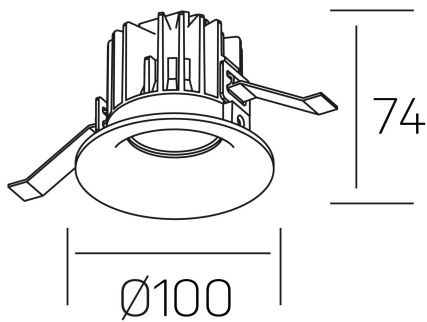

**luxo**  
K50150.02.RF.BK-BK.60.ST.9.27.D1

## GENERAL DETAILS

INSTALLATION	recessed with frame
FINISHES ALUMINIUM	Black-Black
LIGHT DIRECTION	Fixed
BEAM ANGLE	60°
INT/EXT IP DEGREE	IP 32
MATERIAL	Aluminum
IK DEGREE	IK05
UTILIZATION	Indoor
WARRANTY	3 years

## ELECTRICAL DETAILS

LAMP	LED
POWER	12 W
COLOUR TEMPERATURE	2700K
LUMINOUS FLUX	1065 Lm
EFFICACY DIMMING	85 Lm/W
DIMABLE	1.10v
DRIVER	Remote
CLASS PROTECTION	II
COLOUR RENDERING INDEX	CRI>90
VOLTAGE	220-240 V
FRECUENCIA	50-60 Hz
CURRENT INTENSITY	300 mA
LIFE TIME	50.000 h

## GENERAL DIMENSIONS

DIMENSIONS	Ø 100 mm
CUT OUT	Ø 90 mm
HEIGHT	h 75 mm
DIMENSIONES DE EMBALAJE	100 × 100 × 100 mm
PESO NETO	0.28

\*Please might expect a max.15% figure reduction in finishes other than white