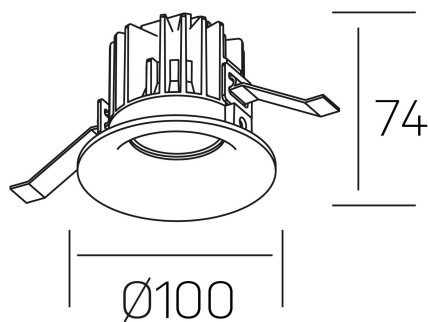

luxo
K50150.02.RF.BK-BK.38.ST.9.40.PU

GENERAL DETAILS

INSTALLATION	recessed with frame
FINISHES ALUMINIUM	Black-Black
LIGHT DIRECTION	Fixed
BEAM ANGLE	38°
INT/EXT IP DEGREE	IP 32
MATERIAL	Aluminum
IK DEGREE	IK05
UTILIZATION	Indoor
WARRANTY	3 years

ELECTRICAL DETAILS

LAMP	LED
POWER	12 W
COLOUR TEMPERATURE	4000K
LUMINOUS FLUX	1130 Lm
EFFICACY DIMMING	90 Lm/W
DIMABLE	Push
DRIVER	Remote
CLASS PROTECTION	II
COLOUR RENDERING INDEX	CRI>90
VOLTAGE	220-240 V
FRECUENCIA	50-60 Hz
CURRENT INTENSITY	300 mA
LIFE TIME	50.000 h

GENERAL DIMENSIONS

DIMENSIONS	Ø 100 mm
CUT OUT	Ø 90 mm
HEIGHT	h 75 mm
DIMENSIONES DE EMBALAJE	100 × 100 × 100 mm
PESO NETO	0.28

*Please might expect a max.15% figure reduction in finishes other than white