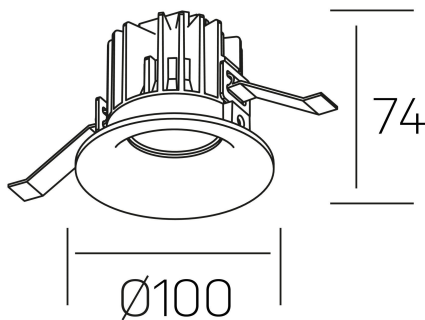

luxo
K50150.02.RF.BK-BK.38.ST.9.40.PU

GENERAL DETAILS

INSTALLATION	recessed with frame
FINISHES ALUMINIUM	Black-Black
LIGHT DIRECTION	Fixed
BEAM ANGLE	38°
INT/EXT IP DEGREE	IP 32
MATERIAL	Aluminum
IK DEGREE	IK05
UTILIZATION	Indoor
WARRANTY	3 years

ELECTRICAL DETAILS

LAMP	LED
POWER	12 W
COLOUR TEMPERATURE	4000K
LUMINOUS FLUX	1130 Lm
EFFICACY DIMMING	90 Lm/W
DIMABLE	Push
DRIVER	Remote
CLASS PROTECTION	II
COLOUR RENDERING INDEX	CRI>90
VOLTAGE	220-240 V
FRECUENCIA	50-60 Hz
CURRENT INTENSITY	250 mA
LIFE TIME	35.000 h

GENERAL DIMENSIONS

DIMENSIONS	Ø 100 mm
CUT OUT	Ø 90 mm
HEIGHT	h 75 mm
DIMENSIONES DE EMBALAJE	100 × 100 × 100 mm
PESO NETO	0.28

*Please might expect a max.15% figure reduction in finishes other than white