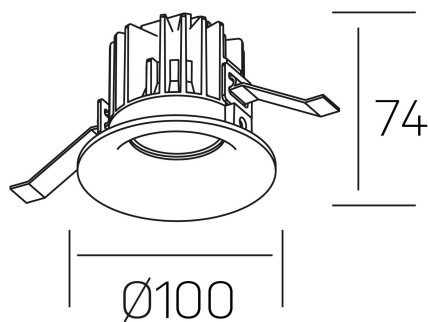

**luxo**  
K50150.02.RF.BK-BK.38.ST.9.40.PC

#### GENERAL DETAILS

INSTALLATION	recessed with frame
FINISHES ALUMINIUM	Black-Black
LIGHT DIRECTION	Fixed
BEAM ANGLE	38°
INT/EXT IP DEGREE	IP 32
MATERIAL	Aluminum
IK DEGREE	IK05
UTILIZATION	Indoor
WARRANTY	3 years

#### ELECTRICAL DETAILS

LAMP	LED
POWER	12 W
COLOUR TEMPERATURE	4000K
LUMINOUS FLUX	1130 Lm
EFFICACY DIMMING	90 Lm/W
DIMABLE	PHASE CUT
DRIVER	Remote
CLASS PROTECTION	II
COLOUR RENDERING INDEX	CRI>90
VOLTAGE	220-240 V
FRECUENCIA	50-60 Hz
CURRENT INTENSITY	300 mA
LIFE TIME	50.000 h

#### GENERAL DIMENSIONS

DIMENSIONS	Ø 100 mm
CUT OUT	Ø 90 mm
HEIGHT	h 75 mm
DIMENSIONES DE EMBALAJE	100 × 100 × 100 mm
PESO NETO	0.28

\*Please might expect a max.15% figure reduction in finishes other than white