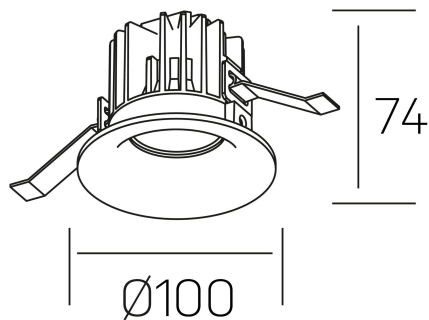

**luxo**  
K50150.02.RF.BK-BK.38.ST.9.40.DA

## GENERAL DETAILS

INSTALLATION	recessed with frame
FINISHES ALUMINIUM	Black-Black
LIGHT DIRECTION	Fixed
BEAM ANGLE	38°
INT/EXT IP DEGREE	IP 32
MATERIAL	Aluminum
IK DEGREE	IK05
UTILIZATION	Indoor
WARRANTY	3 years

## ELECTRICAL DETAILS

LAMP	LED
POWER	12 W
COLOUR TEMPERATURE	4000K
LUMINOUS FLUX	1130 Lm
EFFICACY DIMMING	90 Lm/W
DIMABLE	DALI
DRIVER	Remote
CLASS PROTECTION	II
COLOUR RENDERING INDEX	CRI>90
VOLTAGE	220-240 V
FRECUENCIA	50-60 Hz
CURRENT INTENSITY	250 mA
LIFE TIME	35.000 h

## GENERAL DIMENSIONS

DIMENSIONS	Ø 100 mm
CUT OUT	Ø 90 mm
HEIGHT	h 75 mm
DIMENSIONES DE EMBALAJE	100 × 100 × 100 mm
PESO NETO	0.28

\*Please might expect a max.15% figure reduction in finishes other than white