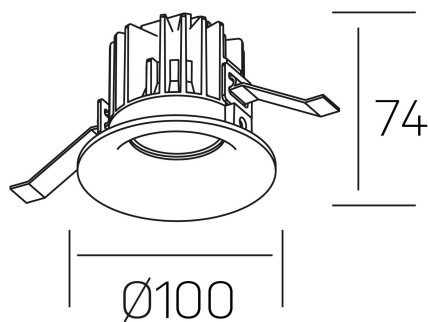

**luxo**  
K50150.02.RF.BK-BK.38.ST.9.40.DA

## GENERAL DETAILS

INSTALLATION	recessed with frame
FINISHES ALUMINIUM	Black-Black
LIGHT DIRECTION	Fixed
BEAM ANGLE	38°
INT/EXT IP DEGREE	IP 32
MATERIAL	Aluminum
IK DEGREE	IK05
UTILIZATION	Indoor
WARRANTY	3 years

## ELECTRICAL DETAILS

LAMP	LED
POWER	12 W
COLOUR TEMPERATURE	4000K
LUMINOUS FLUX	1130 Lm
EFFICACY DIMMING	90 Lm/W
DIMABLE	DALI
DRIVER	Remote
CLASS PROTECTION	II
COLOUR RENDERING INDEX	CRI>90
VOLTAGE	220-240 V
FRECUENCIA	50-60 Hz
CURRENT INTENSITY	300 mA
LIFE TIME	50.000 h

## GENERAL DIMENSIONS

DIMENSIONS	Ø 100 mm
CUT OUT	Ø 90 mm
HEIGHT	h 75 mm
DIMENSIONES DE EMBALAJE	100 × 100 × 100 mm
PESO NETO	0.28

\*Please might expect a max.15% figure reduction in finishes other than white