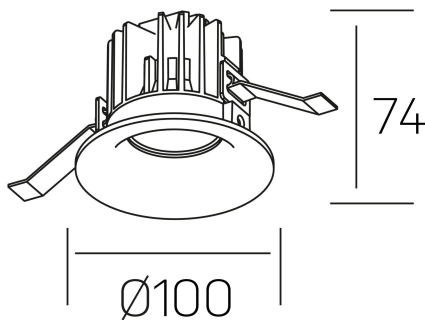

luxo
K50150.02.RF.BK-BK.38.ST.9.40.D1

GENERAL DETAILS

INSTALLATION	recessed with frame
FINISHES ALUMINIUM	Black-Black
LIGHT DIRECTION	Fixed
BEAM ANGLE	38°
INT/EXT IP DEGREE	IP 32
MATERIAL	Aluminum
IK DEGREE	IK05
UTILIZATION	Indoor
WARRANTY	3 years

ELECTRICAL DETAILS

LAMP	LED
POWER	12 W
COLOUR TEMPERATURE	4000K
LUMINOUS FLUX	1130 Lm
EFFICACY DIMMING	90 Lm/W
DIMABLE	1.10v
DRIVER	Remote
CLASS PROTECTION	II
COLOUR RENDERING INDEX	CRI>90
VOLTAGE	220-240 V
FRECUENCIA	50-60 Hz
CURRENT INTENSITY	300 mA
LIFE TIME	50.000 h

GENERAL DIMENSIONS

DIMENSIONS	Ø 100 mm
CUT OUT	Ø 90 mm
HEIGHT	h 75 mm
DIMENSIONES DE EMBALAJE	100 × 100 × 100 mm
PESO NETO	0.28

*Please might expect a max.15% figure reduction in finishes other than white