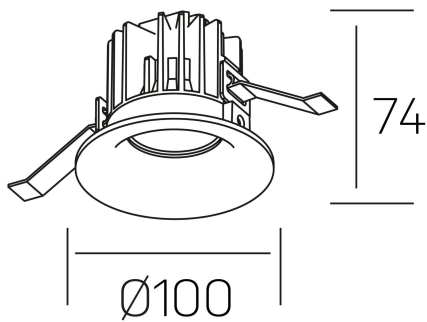

**luxo**  
K50150.02.RF.BK-BK.38.ST.9.40

#### GENERAL DETAILS

|                    |                     |
|--------------------|---------------------|
| INSTALLATION       | recessed with frame |
| FINISHES ALUMINIUM | Black-Black         |
| LIGHT DIRECTION    | Fixed               |
| BEAM ANGLE         | 38°                 |
| INT/EXT IP DEGREE  | IP 32               |
| MATERIAL           | Aluminum            |
| IK DEGREE          | IK05                |
| UTILIZATION        | Indoor              |
| WARRANTY           | 3 years             |

#### ELECTRICAL DETAILS

|                        |           |
|------------------------|-----------|
| LAMP                   | LED       |
| POWER                  | 12 W      |
| COLOUR TEMPERATURE     | 4000K     |
| LUMINOUS FLUX          | 1130 Lm   |
| EFFICACY DIMMING       | 90 Lm/W   |
| DIMABLE                | No Dim    |
| DRIVER                 | Remote    |
| CLASS PROTECTION       | II        |
| COLOUR RENDERING INDEX | CRI>90    |
| VOLTAGE                | 220-240 V |
| FRECUENCIA             | 50-60 Hz  |
| CURRENT INTENSITY      | 250 mA    |
| LIFE TIME              | 35.000 h  |

#### GENERAL DIMENSIONS

|                         |                    |
|-------------------------|--------------------|
| DIMENSIONS              | Ø 100 mm           |
| CUT OUT                 | Ø 90 mm            |
| HEIGHT                  | h 75 mm            |
| DIMENSIONES DE EMBALAJE | 100 × 100 × 100 mm |
| PESO NETO               | 0.28               |