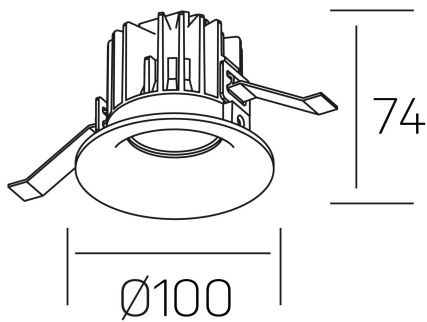

luxo
K50150.02.RF.BK-BK.38.ST.9.30.DA

GENERAL DETAILS

INSTALLATION	recessed with frame
FINISHES ALUMINIUM	Black-Black
LIGHT DIRECTION	Fixed
BEAM ANGLE	38°
INT/EXT IP DEGREE	IP 32
MATERIAL	Aluminum
IK DEGREE	IK05
UTILIZATION	Indoor
WARRANTY	3 years

ELECTRICAL DETAILS

LAMP	LED
POWER	12 W
COLOUR TEMPERATURE	3000K
LUMINOUS FLUX	1100 lm
EFFICACY DIMMING	88 Lm/W
DIMABLE	DALI
DRIVER	Remote
CLASS PROTECTION	II
COLOUR RENDERING INDEX	CRI>90
VOLTAGE	220-240 V
FRECUENCIA	50-60 Hz
CURRENT INTENSITY	300 mA
LIFE TIME	50.000 h

GENERAL DIMENSIONS

DIMENSIONS	Ø 100 mm
CUT OUT	Ø 90 mm
HEIGHT	h 75 mm
DIMENSIONES DE EMBALAJE	100 × 100 × 100 mm
PESO NETO	0.28

*Please might expect a max.15% figure reduction in finishes other than white