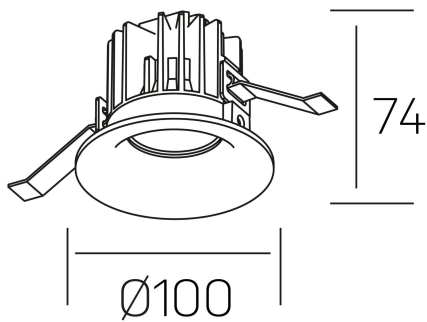

luxo
K50150.02.RF.BK-BK.38.ST.9.30.DA

GENERAL DETAILS

INSTALLATION	recessed with frame
FINISHES ALUMINIUM	Black-Black
LIGHT DIRECTION	Fixed
BEAM ANGLE	38°
INT/EXT IP DEGREE	IP 32
MATERIAL	Aluminum
IK DEGREE	IK05
UTILIZATION	Indoor
WARRANTY	3 years

ELECTRICAL DETAILS

LAMP	LED
POWER	12 W
COLOUR TEMPERATURE	3000K
LUMINOUS FLUX	1100 lm
EFFICACY DIMMING	88 Lm/W
DIMABLE	DALI
DRIVER	Remote
CLASS PROTECTION	II
COLOUR RENDERING INDEX	CRI>90
VOLTAGE	220-240 V
FRECUENCIA	50-60 Hz
CURRENT INTENSITY	250 mA
LIFE TIME	35.000 h

GENERAL DIMENSIONS

DIMENSIONS	Ø 100 mm
CUT OUT	Ø 90 mm
HEIGHT	h 75 mm
DIMENSIONES DE EMBALAJE	100 × 100 × 100 mm
PESO NETO	0.28

*Please might expect a max.15% figure reduction in finishes other than white