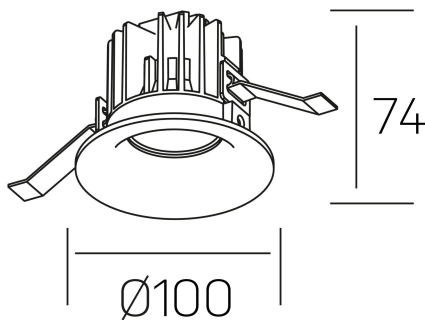

luxo
K50150.02.RF.BK-BK.38.ST.9.30

GENERAL DETAILS

INSTALLATION	recessed with frame
FINISHES ALUMINIUM	Black-Black
LIGHT DIRECTION	Fixed
BEAM ANGLE	38°
INT/EXT IP DEGREE	IP 32
MATERIAL	Aluminum
IK DEGREE	IK05
UTILIZATION	Indoor
WARRANTY	3 years

ELECTRICAL DETAILS

LAMP	LED
POWER	12 W
COLOUR TEMPERATURE	3000K
LUMINOUS FLUX	1100 lm
EFFICACY DIMMING	88 Lm/W
DIMABLE	No Dim
DRIVER	Remote
CLASS PROTECTION	II
COLOUR RENDERING INDEX	CRI>90
VOLTAGE	220-240 V
FRECUENCIA	50-60 Hz
CURRENT INTENSITY	300 mA
LIFE TIME	50.000 h

GENERAL DIMENSIONS

DIMENSIONS	Ø 100 mm
CUT OUT	Ø 90 mm
HEIGHT	h 75 mm
DIMENSIONES DE EMBALAJE	100 × 100 × 100 mm
PESO NETO	0.28

*Please might expect a max.15% figure reduction in finishes other than white