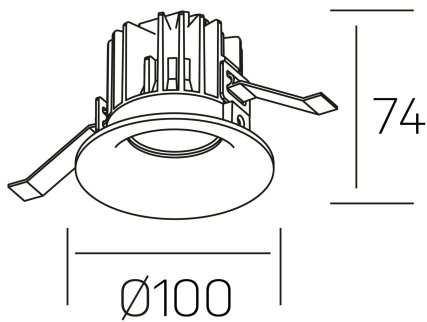

luxo
K50150.02.RF.BK-BK.38.ST.9.27.PU

GENERAL DETAILS

INSTALLATION	recessed with frame
FINISHES ALUMINIUM	Black-Black
LIGHT DIRECTION	Fixed
BEAM ANGLE	38°
INT/EXT IP DEGREE	IP 32
MATERIAL	Aluminum
IK DEGREE	IK05
UTILIZATION	Indoor
WARRANTY	3 years

ELECTRICAL DETAILS

LAMP	LED
POWER	12 W
COLOUR TEMPERATURE	2700K
LUMINOUS FLUX	1065 Lm
EFFICACY DIMMING	85 Lm/W
DIMABLE	Push
DRIVER	Remote
CLASS PROTECTION	II
COLOUR RENDERING INDEX	CRI>90
VOLTAGE	220-240 V
FRECUENCIA	50-60 Hz
CURRENT INTENSITY	300 mA
LIFE TIME	50.000 h

GENERAL DIMENSIONS

DIMENSIONS	Ø 100 mm
CUT OUT	Ø 90 mm
HEIGHT	h 75 mm
DIMENSIONES DE EMBALAJE	100 × 100 × 100 mm
PESO NETO	0.28

*Please might expect a max.15% figure reduction in finishes other than white