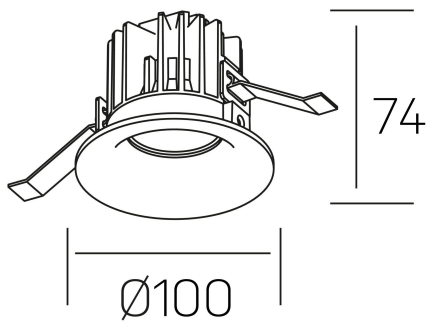

luxo
K50150.02.RF.BK-BK.38.ST.9.27.PC

GENERAL DETAILS

INSTALLATION	recessed with frame
FINISHES ALUMINIUM	Black-Black
LIGHT DIRECTION	Fixed
BEAM ANGLE	38°
INT/EXT IP DEGREE	IP 32
MATERIAL	Aluminum
IK DEGREE	IK05
UTILIZATION	Indoor
WARRANTY	3 years

ELECTRICAL DETAILS

LAMP	LED
POWER	12 W
COLOUR TEMPERATURE	2700K
LUMINOUS FLUX	1065 Lm
EFFICACY DIMMING	85 Lm/W
DIMABLE	PHASE CUT
DRIVER	Remote
CLASS PROTECTION	II
COLOUR RENDERING INDEX	CRI>90
VOLTAGE	220-240 V
FRECUENCIA	50-60 Hz
CURRENT INTENSITY	300 mA
LIFE TIME	50.000 h

GENERAL DIMENSIONS

DIMENSIONS	Ø 100 mm
CUT OUT	Ø 90 mm
HEIGHT	h 75 mm
DIMENSIONES DE EMBALAJE	100 × 100 × 100 mm
PESO NETO	0.28

*Please might expect a max.15% figure reduction in finishes other than white