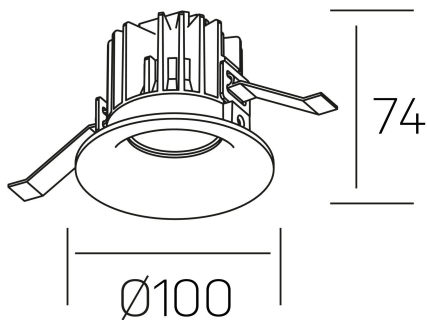

**luxo**  
K50150.02.RF.BK-BK.38.ST.9.27.DA

## GENERAL DETAILS

INSTALLATION	recessed with frame
FINISHES ALUMINIUM	Black-Black
LIGHT DIRECTION	Fixed
BEAM ANGLE	38°
INT/EXT IP DEGREE	IP 32
MATERIAL	Aluminum
IK DEGREE	IK05
UTILIZATION	Indoor
WARRANTY	3 years

## ELECTRICAL DETAILS

LAMP	LED
POWER	12 W
COLOUR TEMPERATURE	2700K
LUMINOUS FLUX	1065 Lm
EFFICACY DIMMING	85 Lm/W
DIMABLE	DALI
DRIVER	Remote
CLASS PROTECTION	II
COLOUR RENDERING INDEX	CRI>90
VOLTAGE	220-240 V
FRECUENCIA	50-60 Hz
CURRENT INTENSITY	300 mA
LIFE TIME	50.000 h

## GENERAL DIMENSIONS

DIMENSIONS	Ø 100 mm
CUT OUT	Ø 90 mm
HEIGHT	h 75 mm
DIMENSIONES DE EMBALAJE	100 × 100 × 100 mm
PESO NETO	0.28

\*Please might expect a max.15% figure reduction in finishes other than white