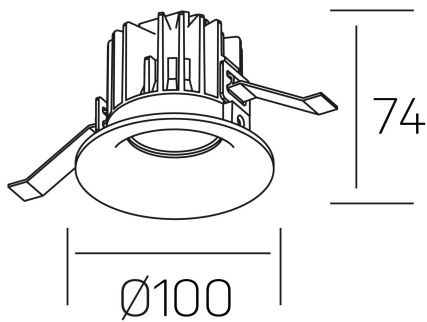

luxo
K50150.02.RF.BK-BK.25.ST.9.40.PU

GENERAL DETAILS

INSTALLATION	recessed with frame
FINISHES ALUMINIUM	Black-Black
LIGHT DIRECTION	Fixed
BEAM ANGLE	25°
INT/EXT IP DEGREE	IP 32
MATERIAL	Aluminum
IK DEGREE	IK05
UTILIZATION	Indoor
WARRANTY	3 years

ELECTRICAL DETAILS

LAMP	LED
POWER	12 W
COLOUR TEMPERATURE	4000K
LUMINOUS FLUX	1130 Lm
EFFICACY DIMMING	90 Lm/W
DIMABLE	Push
DRIVER	Remote
CLASS PROTECTION	II
COLOUR RENDERING INDEX	CRI>90
VOLTAGE	220-240 V
FRECUENCIA	50-60 Hz
CURRENT INTENSITY	250 mA
LIFE TIME	35.000 h

GENERAL DIMENSIONS

DIMENSIONS	Ø 100 mm
CUT OUT	Ø 90 mm
HEIGHT	h 75 mm
DIMENSIONES DE EMBALAJE	100 × 100 × 100 mm
PESO NETO	0.28

*Please might expect a max.15% figure reduction in finishes other than white