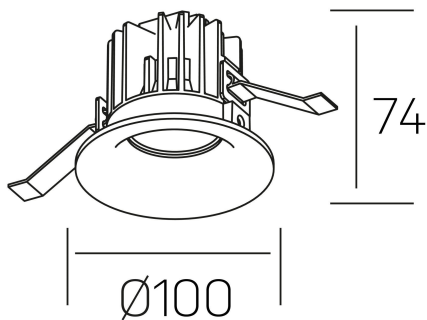

## GENERAL DETAILS

|                    |                     |
|--------------------|---------------------|
| INSTALLATION       | recessed with frame |
| FINISHES ALUMINIUM | Black-Black         |
| LIGHT DIRECTION    | Fixed               |
| BEAM ANGLE         | 25°                 |
| INT/EXT IP DEGREE  | IP 32               |
| MATERIAL           | Aluminum            |
| IK DEGREE          | IK05                |
| UTILIZATION        | Indoor              |
| WARRANTY           | 3 years             |

## ELECTRICAL DETAILS

|                        |           |
|------------------------|-----------|
| LAMP                   | LED       |
| POWER                  | 12 W      |
| COLOUR TEMPERATURE     | 4000K     |
| LUMINOUS FLUX          | 1130 Lm   |
| EFFICACY DIMMING       | 90 Lm/W   |
| DIMABLE                | PHASE CUT |
| DRIVER                 | Remote    |
| CLASS PROTECTION       | II        |
| COLOUR RENDERING INDEX | CRI>90    |
| VOLTAGE                | 220-240 V |
| FRECUENCIA             | 50-60 Hz  |
| CURRENT INTENSITY      | 300 mA    |
| LIFE TIME              | 50.000 h  |

## GENERAL DIMENSIONS

|                         |                    |
|-------------------------|--------------------|
| DIMENSIONS              | Ø 100 mm           |
| CUT OUT                 | Ø 90 mm            |
| HEIGHT                  | h 75 mm            |
| DIMENSIONES DE EMBALAJE | 100 × 100 × 100 mm |
| PESO NETO               | 0.28               |