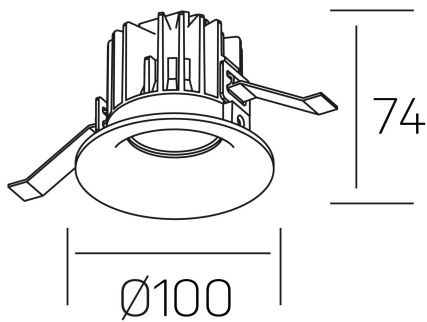

**luxo**  
K50150.02.RF.BK-BK.25.ST.9.40.D1

## GENERAL DETAILS

|                    |                     |
|--------------------|---------------------|
| INSTALLATION       | recessed with frame |
| FINISHES ALUMINIUM | Black-Black         |
| LIGHT DIRECTION    | Fixed               |
| BEAM ANGLE         | 25°                 |
| INT/EXT IP DEGREE  | IP 32               |
| MATERIAL           | Aluminum            |
| IK DEGREE          | IK05                |
| UTILIZATION        | Indoor              |
| WARRANTY           | 3 years             |

## ELECTRICAL DETAILS

|                        |           |
|------------------------|-----------|
| LAMP                   | LED       |
| POWER                  | 12 W      |
| COLOUR TEMPERATURE     | 4000K     |
| LUMINOUS FLUX          | 1130 Lm   |
| EFFICACY DIMMING       | 90 Lm/W   |
| DIMABLE                | 1.10v     |
| DRIVER                 | Remote    |
| CLASS PROTECTION       | II        |
| COLOUR RENDERING INDEX | CRI>90    |
| VOLTAGE                | 220-240 V |
| FRECUENCIA             | 50-60 Hz  |
| CURRENT INTENSITY      | 300 mA    |
| LIFE TIME              | 50.000 h  |

## GENERAL DIMENSIONS

|                         |                    |
|-------------------------|--------------------|
| DIMENSIONS              | Ø 100 mm           |
| CUT OUT                 | Ø 90 mm            |
| HEIGHT                  | h 75 mm            |
| DIMENSIONES DE EMBALAJE | 100 × 100 × 100 mm |
| PESO NETO               | 0.28               |