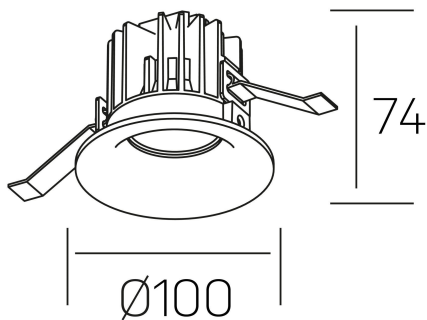

luxo
K50150.02.RF.BK-BK.25.ST.9.30.PC

GENERAL DETAILS

INSTALLATION	recessed with frame
FINISHES ALUMINIUM	Black-Black
LIGHT DIRECTION	Fixed
BEAM ANGLE	25°
INT/EXT IP DEGREE	IP 32
MATERIAL	Aluminum
IK DEGREE	IK05
UTILIZATION	Indoor
WARRANTY	3 years

ELECTRICAL DETAILS

LAMP	LED
POWER	12 W
COLOUR TEMPERATURE	3000K
LUMINOUS FLUX	1100 lm
EFFICACY DIMMING	88 Lm/W
DIMABLE	PHASE CUT
DRIVER	Remote
CLASS PROTECTION	II
COLOUR RENDERING INDEX	CRI>90
VOLTAGE	220-240 V
FRECUENCIA	50-60 Hz
CURRENT INTENSITY	250 mA
LIFE TIME	35.000 h

GENERAL DIMENSIONS

DIMENSIONS	Ø 100 mm
CUT OUT	Ø 90 mm
HEIGHT	h 75 mm
DIMENSIONES DE EMBALAJE	100 × 100 × 100 mm
PESO NETO	0.28

*Please might expect a max.15% figure reduction in finishes other than white