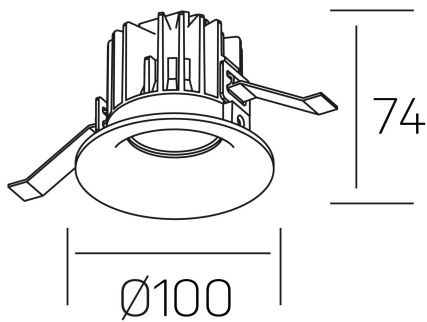

**luxo**  
K50150.02.RF.BK-BK.25.ST.9.30.D1

#### GENERAL DETAILS

INSTALLATION	recessed with frame
FINISHES ALUMINIUM	Black-Black
LIGHT DIRECTION	Fixed
BEAM ANGLE	25°
INT/EXT IP DEGREE	IP 32
MATERIAL	Aluminum
IK DEGREE	IK05
UTILIZATION	Indoor
WARRANTY	3 years

#### ELECTRICAL DETAILS

LAMP	LED
POWER	12 W
COLOUR TEMPERATURE	3000K
LUMINOUS FLUX	1100 lm
EFFICACY DIMMING	88 Lm/W
DIMABLE	1.10v
DRIVER	Remote
CLASS PROTECTION	II
COLOUR RENDERING INDEX	CRI>90
VOLTAGE	220-240 V
FRECUENCIA	50-60 Hz
CURRENT INTENSITY	300 mA
LIFE TIME	50.000 h

#### GENERAL DIMENSIONS

DIMENSIONS	Ø 100 mm
CUT OUT	Ø 90 mm
HEIGHT	h 75 mm
DIMENSIONES DE EMBALAJE	100 × 100 × 100 mm
PESO NETO	0.28

\*Please might expect a max.15% figure reduction in finishes other than white