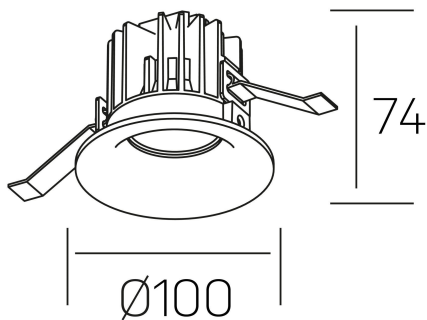

luxo
K50150.02.RF.BK-BK.25.ST.9.30

GENERAL DETAILS

INSTALLATION	recessed with frame
FINISHES ALUMINIUM	Black-Black
LIGHT DIRECTION	Fixed
BEAM ANGLE	25°
INT/EXT IP DEGREE	IP 32
MATERIAL	Aluminum
IK DEGREE	IK05
UTILIZATION	Indoor
WARRANTY	3 years

ELECTRICAL DETAILS

LAMP	LED
POWER	12 W
COLOUR TEMPERATURE	3000K
LUMINOUS FLUX	1100 lm
EFFICACY DIMMING	88 Lm/W
DIMABLE	No Dim
DRIVER	Remote
CLASS PROTECTION	II
COLOUR RENDERING INDEX	CRI>90
VOLTAGE	220-240 V
FRECUENCIA	50-60 Hz
CURRENT INTENSITY	300 mA
LIFE TIME	50.000 h

GENERAL DIMENSIONS

DIMENSIONS	Ø 100 mm
CUT OUT	Ø 90 mm
HEIGHT	h 75 mm
DIMENSIONES DE EMBALAJE	100 × 100 × 100 mm
PESO NETO	0.28

*Please might expect a max.15% figure reduction in finishes other than white