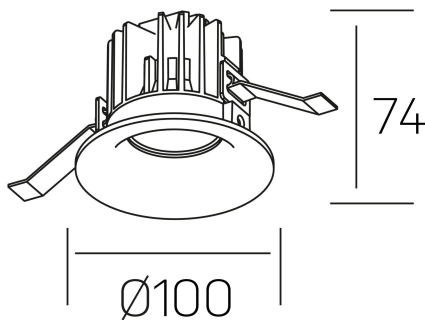

luxo
K50150.02.RF.BK-BK.25.ST.9.30

GENERAL DETAILS

INSTALLATION	recessed with frame
FINISHES ALUMINIUM	Black-Black
LIGHT DIRECTION	Fixed
BEAM ANGLE	25°
INT/EXT IP DEGREE	IP 32
MATERIAL	Aluminum
IK DEGREE	IK05
UTILIZATION	Indoor
WARRANTY	5 years

ELECTRICAL DETAILS

LAMP	LED
POWER	12 W
COLOUR TEMPERATURE	3000K
LUMINOUS FLUX	1100 lm
EFFICACY DIMMING	88 Lm/W
DIMABLE	No Dim
DRIVER	Remote
CLASS PROTECTION	II
COLOUR RENDERING INDEX	CRI>90
VOLTAGE	220-240 V
CURRENT INTENSITY	300 mA
LIFE TIME	50.000 h

GENERAL DIMENSIONS

DIMENSIONS	Ø 100 mm
CUT OUT	Ø 90 mm
HEIGHT	h 75 mm
DIMENSIONES DE EMBALAJE	100 × 100 × 100 mm
PESO NETO	0.28

*Please might expect a max.15% figure reduction in finishes other than white