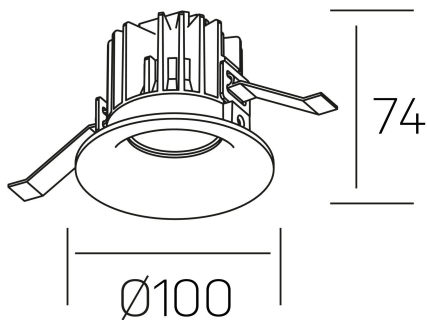

luxo
K50150.02.RF.BK-BK.25.ST.9.27.PC

GENERAL DETAILS

INSTALLATION	recessed with frame
FINISHES ALUMINIUM	Black-Black
LIGHT DIRECTION	Fixed
BEAM ANGLE	25°
INT/EXT IP DEGREE	IP 32
MATERIAL	Aluminum
IK DEGREE	IK05
UTILIZATION	Indoor
WARRANTY	3 years

ELECTRICAL DETAILS

LAMP	LED
POWER	12 W
COLOUR TEMPERATURE	2700K
LUMINOUS FLUX	1065 Lm
EFFICACY DIMMING	85 Lm/W
DIMABLE	PHASE CUT
DRIVER	Remote
CLASS PROTECTION	II
COLOUR RENDERING INDEX	CRI>90
VOLTAGE	220-240 V
FRECUENCIA	50-60 Hz
CURRENT INTENSITY	250 mA
LIFE TIME	35.000 h

GENERAL DIMENSIONS

DIMENSIONS	Ø 100 mm
CUT OUT	Ø 90 mm
HEIGHT	h 75 mm
DIMENSIONES DE EMBALAJE	100 × 100 × 100 mm
PESO NETO	0.28

*Please might expect a max.15% figure reduction in finishes other than white