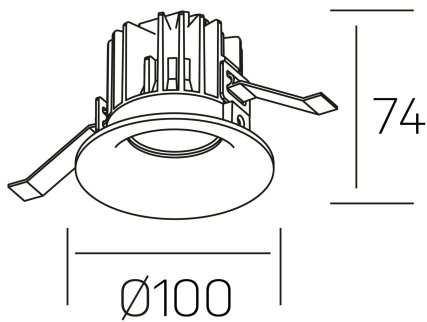

luxo
K50150.02.RF.BK-BK.25.ST.9.27.DA

GENERAL DETAILS

INSTALLATION	recessed with frame
FINISHES ALUMINIUM	Black-Black
LIGHT DIRECTION	Fixed
BEAM ANGLE	25°
INT/EXT IP DEGREE	IP 32
MATERIAL	Aluminum
IK DEGREE	IK05
UTILIZATION	Indoor
WARRANTY	3 years

ELECTRICAL DETAILS

LAMP	LED
POWER	12 W
COLOUR TEMPERATURE	2700K
LUMINOUS FLUX	1065 Lm
EFFICACY DIMMING	85 Lm/W
DIMABLE	DALI
DRIVER	Remote
CLASS PROTECTION	II
COLOUR RENDERING INDEX	CRI>90
VOLTAGE	220-240 V
FRECUENCIA	50-60 Hz
CURRENT INTENSITY	300 mA
LIFE TIME	50.000 h

GENERAL DIMENSIONS

DIMENSIONS	Ø 100 mm
CUT OUT	Ø 90 mm
HEIGHT	h 75 mm
DIMENSIONES DE EMBALAJE	100 × 100 × 100 mm
PESO NETO	0.28

*Please might expect a max.15% figure reduction in finishes other than white