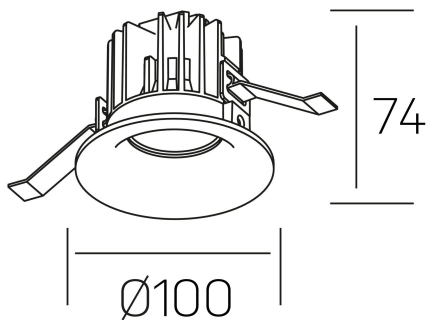

luxo
K50150.02.RF.BK-BK.25.ST.9.27.D1

GENERAL DETAILS

INSTALLATION	recessed with frame
FINISHES ALUMINIUM	Black-Black
LIGHT DIRECTION	Fixed
BEAM ANGLE	25°
INT/EXT IP DEGREE	IP 32
MATERIAL	Aluminum
IK DEGREE	IK05
UTILIZATION	Indoor
WARRANTY	3 years

ELECTRICAL DETAILS

LAMP	LED
POWER	12 W
COLOUR TEMPERATURE	2700K
LUMINOUS FLUX	1065 Lm
EFFICACY DIMMING	85 Lm/W
DIMABLE	1.10v
DRIVER	Remote
CLASS PROTECTION	II
COLOUR RENDERING INDEX	CRI>90
VOLTAGE	220-240 V
FRECUENCIA	50-60 Hz
CURRENT INTENSITY	300 mA
LIFE TIME	50.000 h

GENERAL DIMENSIONS

DIMENSIONS	Ø 100 mm
CUT OUT	Ø 90 mm
HEIGHT	h 75 mm
DIMENSIONES DE EMBALAJE	100 × 100 × 100 mm
PESO NETO	0.28

*Please might expect a max.15% figure reduction in finishes other than white