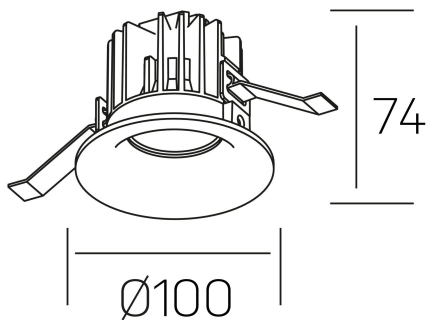

**luxo**  
K50150.02.RF.BK-BK.25.ST.9.27.D1

#### GENERAL DETAILS

INSTALLATION	recessed with frame
FINISHES ALUMINIUM	Black-Black
LIGHT DIRECTION	Fixed
BEAM ANGLE	25°
INT/EXT IP DEGREE	IP 32
MATERIAL	Aluminum
IK DEGREE	IK05
UTILIZATION	Indoor
WARRANTY	3 years

#### ELECTRICAL DETAILS

LAMP	LED
POWER	12 W
COLOUR TEMPERATURE	2700K
LUMINOUS FLUX	1065 Lm
EFFICACY DIMMING	85 Lm/W
DIMABLE	1.10v
DRIVER	Remote
CLASS PROTECTION	II
COLOUR RENDERING INDEX	CRI>90
VOLTAGE	220-240 V
FRECUENCIA	50-60 Hz
CURRENT INTENSITY	250 mA
LIFE TIME	35.000 h

#### GENERAL DIMENSIONS

DIMENSIONS	Ø 100 mm
CUT OUT	Ø 90 mm
HEIGHT	h 75 mm
DIMENSIONES DE EMBALAJE	100 × 100 × 100 mm
PESO NETO	0.28

\*Please might expect a max.15% figure reduction in finishes other than white