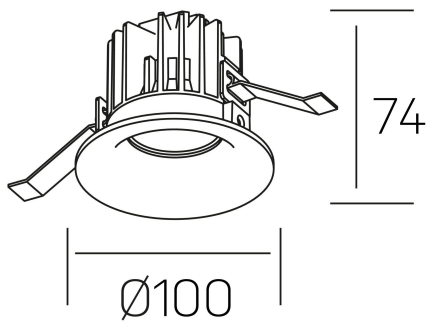

luxo
K50150.02.RF.BK-BK.15.ST.9.40.PU

GENERAL DETAILS

INSTALLATION	recessed with frame
FINISHES ALUMINIUM	Black-Black
LIGHT DIRECTION	Fixed
BEAM ANGLE	15°
INT/EXT IP DEGREE	IP 32
MATERIAL	Aluminum
IK DEGREE	IK05
UTILIZATION	Indoor
WARRANTY	3 years

ELECTRICAL DETAILS

LAMP	LED
POWER	12 W
COLOUR TEMPERATURE	4000K
LUMINOUS FLUX	1130 Lm
EFFICACY DIMMING	90 Lm/W
DIMABLE	Push
DRIVER	Remote
CLASS PROTECTION	II
COLOUR RENDERING INDEX	CRI>90
VOLTAGE	220-240 V
FRECUENCIA	50-60 Hz
CURRENT INTENSITY	300 mA
LIFE TIME	50.000 h

GENERAL DIMENSIONS

DIMENSIONS	Ø 100 mm
CUT OUT	Ø 90 mm
HEIGHT	h 75 mm
DIMENSIONES DE EMBALAJE	100 × 100 × 100 mm
PESO NETO	0.28

*Please might expect a max.15% figure reduction in finishes other than white