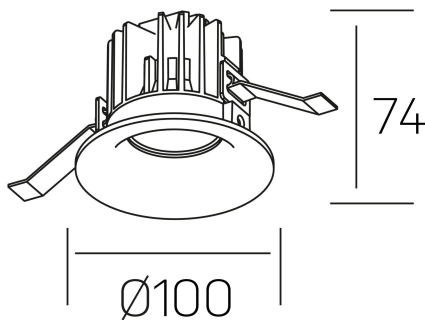

luxo
K50150.02.RF.BK-BK.15.ST.9.40.PU

GENERAL DETAILS

INSTALLATION	recessed with frame
FINISHES ALUMINIUM	Black-Black
LIGHT DIRECTION	Fixed
BEAM ANGLE	15°
INT/EXT IP DEGREE	IP 32
MATERIAL	Aluminum
IK DEGREE	IK05
UTILIZATION	Indoor
WARRANTY	3 years

ELECTRICAL DETAILS

LAMP	LED
POWER	12 W
COLOUR TEMPERATURE	4000K
LUMINOUS FLUX	1130 Lm
EFFICACY DIMMING	90 Lm/W
DIMABLE	Push
DRIVER	Remote
CLASS PROTECTION	II
COLOUR RENDERING INDEX	CRI>90
VOLTAGE	220-240 V
FRECUENCIA	50-60 Hz
CURRENT INTENSITY	250 mA
LIFE TIME	35.000 h

GENERAL DIMENSIONS

DIMENSIONS	Ø 100 mm
CUT OUT	Ø 90 mm
HEIGHT	h 75 mm
DIMENSIONES DE EMBALAJE	100 × 100 × 100 mm
PESO NETO	0.28

*Please might expect a max.15% figure reduction in finishes other than white