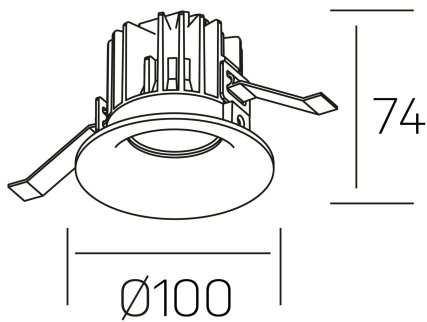

luxo
K50150.02.RF.BK-BK.15.ST.9.40.DA

GENERAL DETAILS

| | |
|--------------------|---------------------|
| INSTALLATION | recessed with frame |
| FINISHES ALUMINIUM | Black-Black |
| LIGHT DIRECTION | Fixed |
| BEAM ANGLE | 15° |
| INT/EXT IP DEGREE | IP 32 |
| MATERIAL | Aluminum |
| IK DEGREE | IK05 |
| UTILIZATION | Indoor |
| WARRANTY | 3 years |

ELECTRICAL DETAILS

| | |
|------------------------|-----------|
| LAMP | LED |
| POWER | 12 W |
| COLOUR TEMPERATURE | 4000K |
| LUMINOUS FLUX | 1130 Lm |
| EFFICACY DIMMING | 90 Lm/W |
| DIMABLE | DALI |
| DRIVER | Remote |
| CLASS PROTECTION | II |
| COLOUR RENDERING INDEX | CRI>90 |
| VOLTAGE | 220-240 V |
| FRECUENCIA | 50-60 Hz |
| CURRENT INTENSITY | 300 mA |
| LIFE TIME | 50.000 h |

GENERAL DIMENSIONS

| | |
|-------------------------|--------------------|
| DIMENSIONS | Ø 100 mm |
| CUT OUT | Ø 90 mm |
| HEIGHT | h 75 mm |
| DIMENSIONES DE EMBALAJE | 100 × 100 × 100 mm |
| PESO NETO | 0.28 |