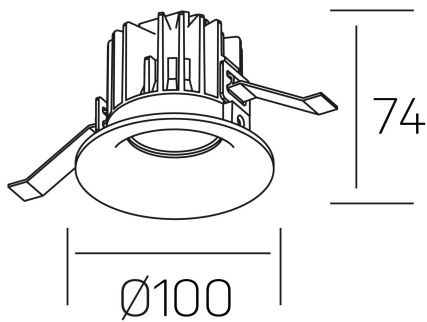

luxo
K50150.02.RF.BK-BK.15.ST.9.30.PC

GENERAL DETAILS

INSTALLATION	recessed with frame
FINISHES ALUMINIUM	Black-Black
LIGHT DIRECTION	Fixed
BEAM ANGLE	15°
INT/EXT IP DEGREE	IP 32
MATERIAL	Aluminum
IK DEGREE	IK05
UTILIZATION	Indoor
WARRANTY	3 years

ELECTRICAL DETAILS

LAMP	LED
POWER	12 W
COLOUR TEMPERATURE	3000K
LUMINOUS FLUX	1100 lm
EFFICACY DIMMING	88 Lm/W
DIMABLE	PHASE CUT
DRIVER	Remote
CLASS PROTECTION	II
COLOUR RENDERING INDEX	CRI>90
VOLTAGE	220-240 V
FRECUENCIA	50-60 Hz
CURRENT INTENSITY	250 mA
LIFE TIME	35.000 h

GENERAL DIMENSIONS

DIMENSIONS	Ø 100 mm
CUT OUT	Ø 90 mm
HEIGHT	h 75 mm
DIMENSIONES DE EMBALAJE	100 × 100 × 100 mm
PESO NETO	0.28

*Please might expect a max.15% figure reduction in finishes other than white