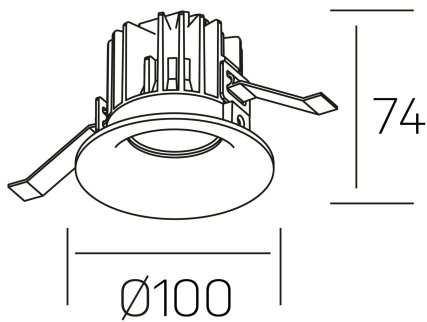

luxo
K50150.02.RF.BK-BK.15.ST.9.30.D1

GENERAL DETAILS

INSTALLATION	recessed with frame
FINISHES ALUMINIUM	Black-Black
LIGHT DIRECTION	Fixed
BEAM ANGLE	15°
INT/EXT IP DEGREE	IP 32
MATERIAL	Aluminum
IK DEGREE	IK05
UTILIZATION	Indoor
WARRANTY	3 years

ELECTRICAL DETAILS

LAMP	LED
POWER	12 W
COLOUR TEMPERATURE	3000K
LUMINOUS FLUX	1100 lm
EFFICACY DIMMING	88 Lm/W
DIMABLE	1.10v
DRIVER	Remote
CLASS PROTECTION	II
COLOUR RENDERING INDEX	CRI>90
VOLTAGE	220-240 V
FRECUENCIA	50-60 Hz
CURRENT INTENSITY	250 mA
LIFE TIME	35.000 h

GENERAL DIMENSIONS

DIMENSIONS	Ø 100 mm
CUT OUT	Ø 90 mm
HEIGHT	h 75 mm
DIMENSIONES DE EMBALAJE	100 × 100 × 100 mm
PESO NETO	0.28

*Please might expect a max.15% figure reduction in finishes other than white