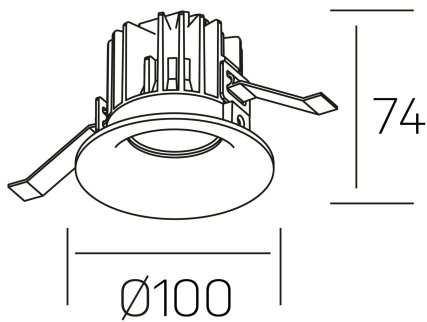

luxo
K50150.02.RF.BK-BK.15.ST.9.27.PC

GENERAL DETAILS

INSTALLATION	recessed with frame
FINISHES ALUMINIUM	Black-Black
LIGHT DIRECTION	Fixed
BEAM ANGLE	15°
INT/EXT IP DEGREE	IP 32
MATERIAL	Aluminum
IK DEGREE	IK05
UTILIZATION	Indoor
WARRANTY	3 years

ELECTRICAL DETAILS

LAMP	LED
POWER	12 W
COLOUR TEMPERATURE	2700K
LUMINOUS FLUX	1065 Lm
EFFICACY DIMMING	85 Lm/W
DIMABLE	PHASE CUT
DRIVER	Remote
CLASS PROTECTION	II
COLOUR RENDERING INDEX	CRI>90
VOLTAGE	220-240 V
FRECUENCIA	50-60 Hz
CURRENT INTENSITY	250 mA
LIFE TIME	35.000 h

GENERAL DIMENSIONS

DIMENSIONS	Ø 100 mm
CUT OUT	Ø 90 mm
HEIGHT	h 75 mm
DIMENSIONES DE EMBALAJE	100 × 100 × 100 mm
PESO NETO	0.28

*Please might expect a max.15% figure reduction in finishes other than white