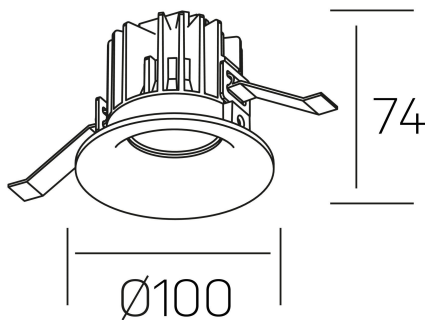

luxo
K50150.02.RF.BK-BK.15.ST.9.27.DA

GENERAL DETAILS

INSTALLATION	recessed with frame
FINISHES ALUMINIUM	Black-Black
LIGHT DIRECTION	Fixed
BEAM ANGLE	15°
INT/EXT IP DEGREE	IP 32
MATERIAL	Aluminum
IK DEGREE	IK05
UTILIZATION	Indoor
WARRANTY	3 years

ELECTRICAL DETAILS

LAMP	LED
POWER	12 W
COLOUR TEMPERATURE	2700K
LUMINOUS FLUX	1065 Lm
EFFICACY DIMMING	85 Lm/W
DIMABLE	DALI
DRIVER	Remote
CLASS PROTECTION	II
COLOUR RENDERING INDEX	CRI>90
VOLTAGE	220-240 V
FRECUENCIA	50-60 Hz
CURRENT INTENSITY	300 mA
LIFE TIME	50.000 h

GENERAL DIMENSIONS

DIMENSIONS	Ø 100 mm
CUT OUT	Ø 90 mm
HEIGHT	h 75 mm
DIMENSIONES DE EMBALAJE	100 × 100 × 100 mm
PESO NETO	0.28

*Please might expect a max.15% figure reduction in finishes other than white