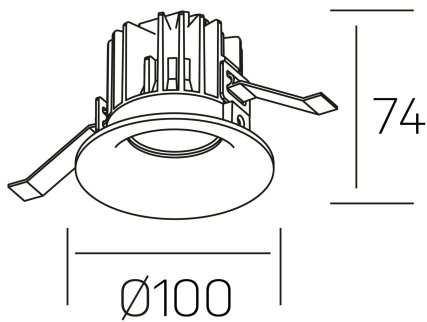

luxo
K50150.02.RF.BK-BK.15.ST.9.27.DA

GENERAL DETAILS

INSTALLATION	recessed with frame
FINISHES ALUMINIUM	Black-Black
LIGHT DIRECTION	Fixed
BEAM ANGLE	15°
INT/EXT IP DEGREE	IP 32
MATERIAL	Aluminum
IK DEGREE	IK05
UTILIZATION	Indoor
WARRANTY	3 years

ELECTRICAL DETAILS

LAMP	LED
POWER	12 W
COLOUR TEMPERATURE	2700K
LUMINOUS FLUX	1065 Lm
EFFICACY DIMMING	85 Lm/W
DIMABLE	DALI
DRIVER	Remote
CLASS PROTECTION	II
COLOUR RENDERING INDEX	CRI>90
VOLTAGE	220-240 V
FRECUENCIA	50-60 Hz
CURRENT INTENSITY	250 mA
LIFE TIME	35.000 h

GENERAL DIMENSIONS

DIMENSIONS	Ø 100 mm
CUT OUT	Ø 90 mm
HEIGHT	h 75 mm
DIMENSIONES DE EMBALAJE	100 × 100 × 100 mm
PESO NETO	0.28

*Please might expect a max.15% figure reduction in finishes other than white