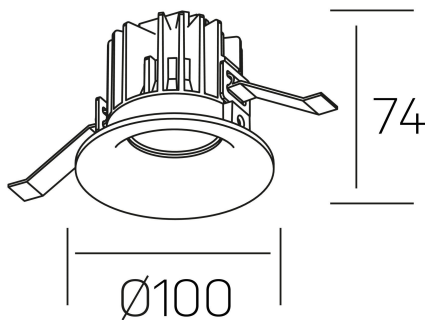

luxo
K50150.02.RF.BK-BK.15.ST.9.27.D1

GENERAL DETAILS

INSTALLATION	recessed with frame
FINISHES ALUMINIUM	Black-Black
LIGHT DIRECTION	Fixed
BEAM ANGLE	15°
INT/EXT IP DEGREE	IP 32
MATERIAL	Aluminum
IK DEGREE	IK05
UTILIZATION	Indoor
WARRANTY	3 years

ELECTRICAL DETAILS

LAMP	LED
POWER	12 W
COLOUR TEMPERATURE	2700K
LUMINOUS FLUX	1065 Lm
EFFICACY DIMMING	85 Lm/W
DIMABLE	1.10v
DRIVER	Remote
CLASS PROTECTION	II
COLOUR RENDERING INDEX	CRI>90
VOLTAGE	220-240 V
FRECUENCIA	50-60 Hz
CURRENT INTENSITY	250 mA
LIFE TIME	35.000 h

GENERAL DIMENSIONS

DIMENSIONS	Ø 100 mm
CUT OUT	Ø 90 mm
HEIGHT	h 75 mm
DIMENSIONES DE EMBALAJE	100 × 100 × 100 mm
PESO NETO	0.28

*Please might expect a max.15% figure reduction in finishes other than white