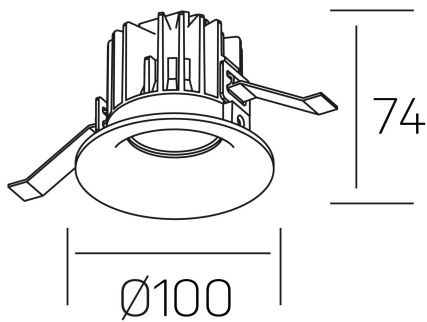

luxo
K50150.02.RF.BK-BK.15.ST.9.27.D1

GENERAL DETAILS

INSTALLATION	recessed with frame
FINISHES ALUMINIUM	Black-Black
LIGHT DIRECTION	Fixed
BEAM ANGLE	15°
INT/EXT IP DEGREE	IP 32
MATERIAL	Aluminum
IK DEGREE	IK05
UTILIZATION	Indoor
WARRANTY	5 years

ELECTRICAL DETAILS

LAMP	LED
POWER	12 W
COLOUR TEMPERATURE	2700K
LUMINOUS FLUX	1065 Lm
EFFICACY DIMMING	85 Lm/W
DIMABLE	1.10v
DRIVER	Remote
CLASS PROTECTION	II
COLOUR RENDERING INDEX	CRI>90
VOLTAGE	220-240 V
CURRENT INTENSITY	300 mA
LIFE TIME	50.000 h

GENERAL DIMENSIONS

DIMENSIONS	Ø 100 mm
CUT OUT	Ø 90 mm
HEIGHT	h 75 mm
DIMENSIONES DE EMBALAJE	100 × 100 × 100 mm
PESO NETO	0.28

*Please might expect a max.15% figure reduction in finishes other than white