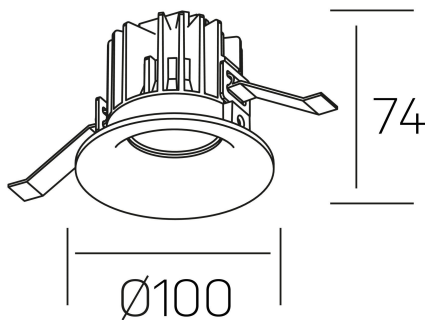

**luxo**  
K50150.02.RF.BK-BK.15.ST.9.27.D1

## GENERAL DETAILS

INSTALLATION	recessed with frame
FINISHES ALUMINIUM	Black-Black
LIGHT DIRECTION	Fixed
BEAM ANGLE	15°
INT/EXT IP DEGREE	IP 32
MATERIAL	Aluminum
IK DEGREE	IK05
UTILIZATION	Indoor
WARRANTY	3 years

## ELECTRICAL DETAILS

LAMP	LED
POWER	12 W
COLOUR TEMPERATURE	2700K
LUMINOUS FLUX	1065 Lm
EFFICACY DIMMING	85 Lm/W
DIMABLE	1.10v
DRIVER	Remote
CLASS PROTECTION	II
COLOUR RENDERING INDEX	CRI>90
VOLTAGE	220-240 V
FRECUENCIA	50-60 Hz
CURRENT INTENSITY	300 mA
LIFE TIME	50.000 h

## GENERAL DIMENSIONS

DIMENSIONS	Ø 100 mm
CUT OUT	Ø 90 mm
HEIGHT	h 75 mm
DIMENSIONES DE EMBALAJE	100 × 100 × 100 mm
PESO NETO	0.28

\*Please might expect a max.15% figure reduction in finishes other than white